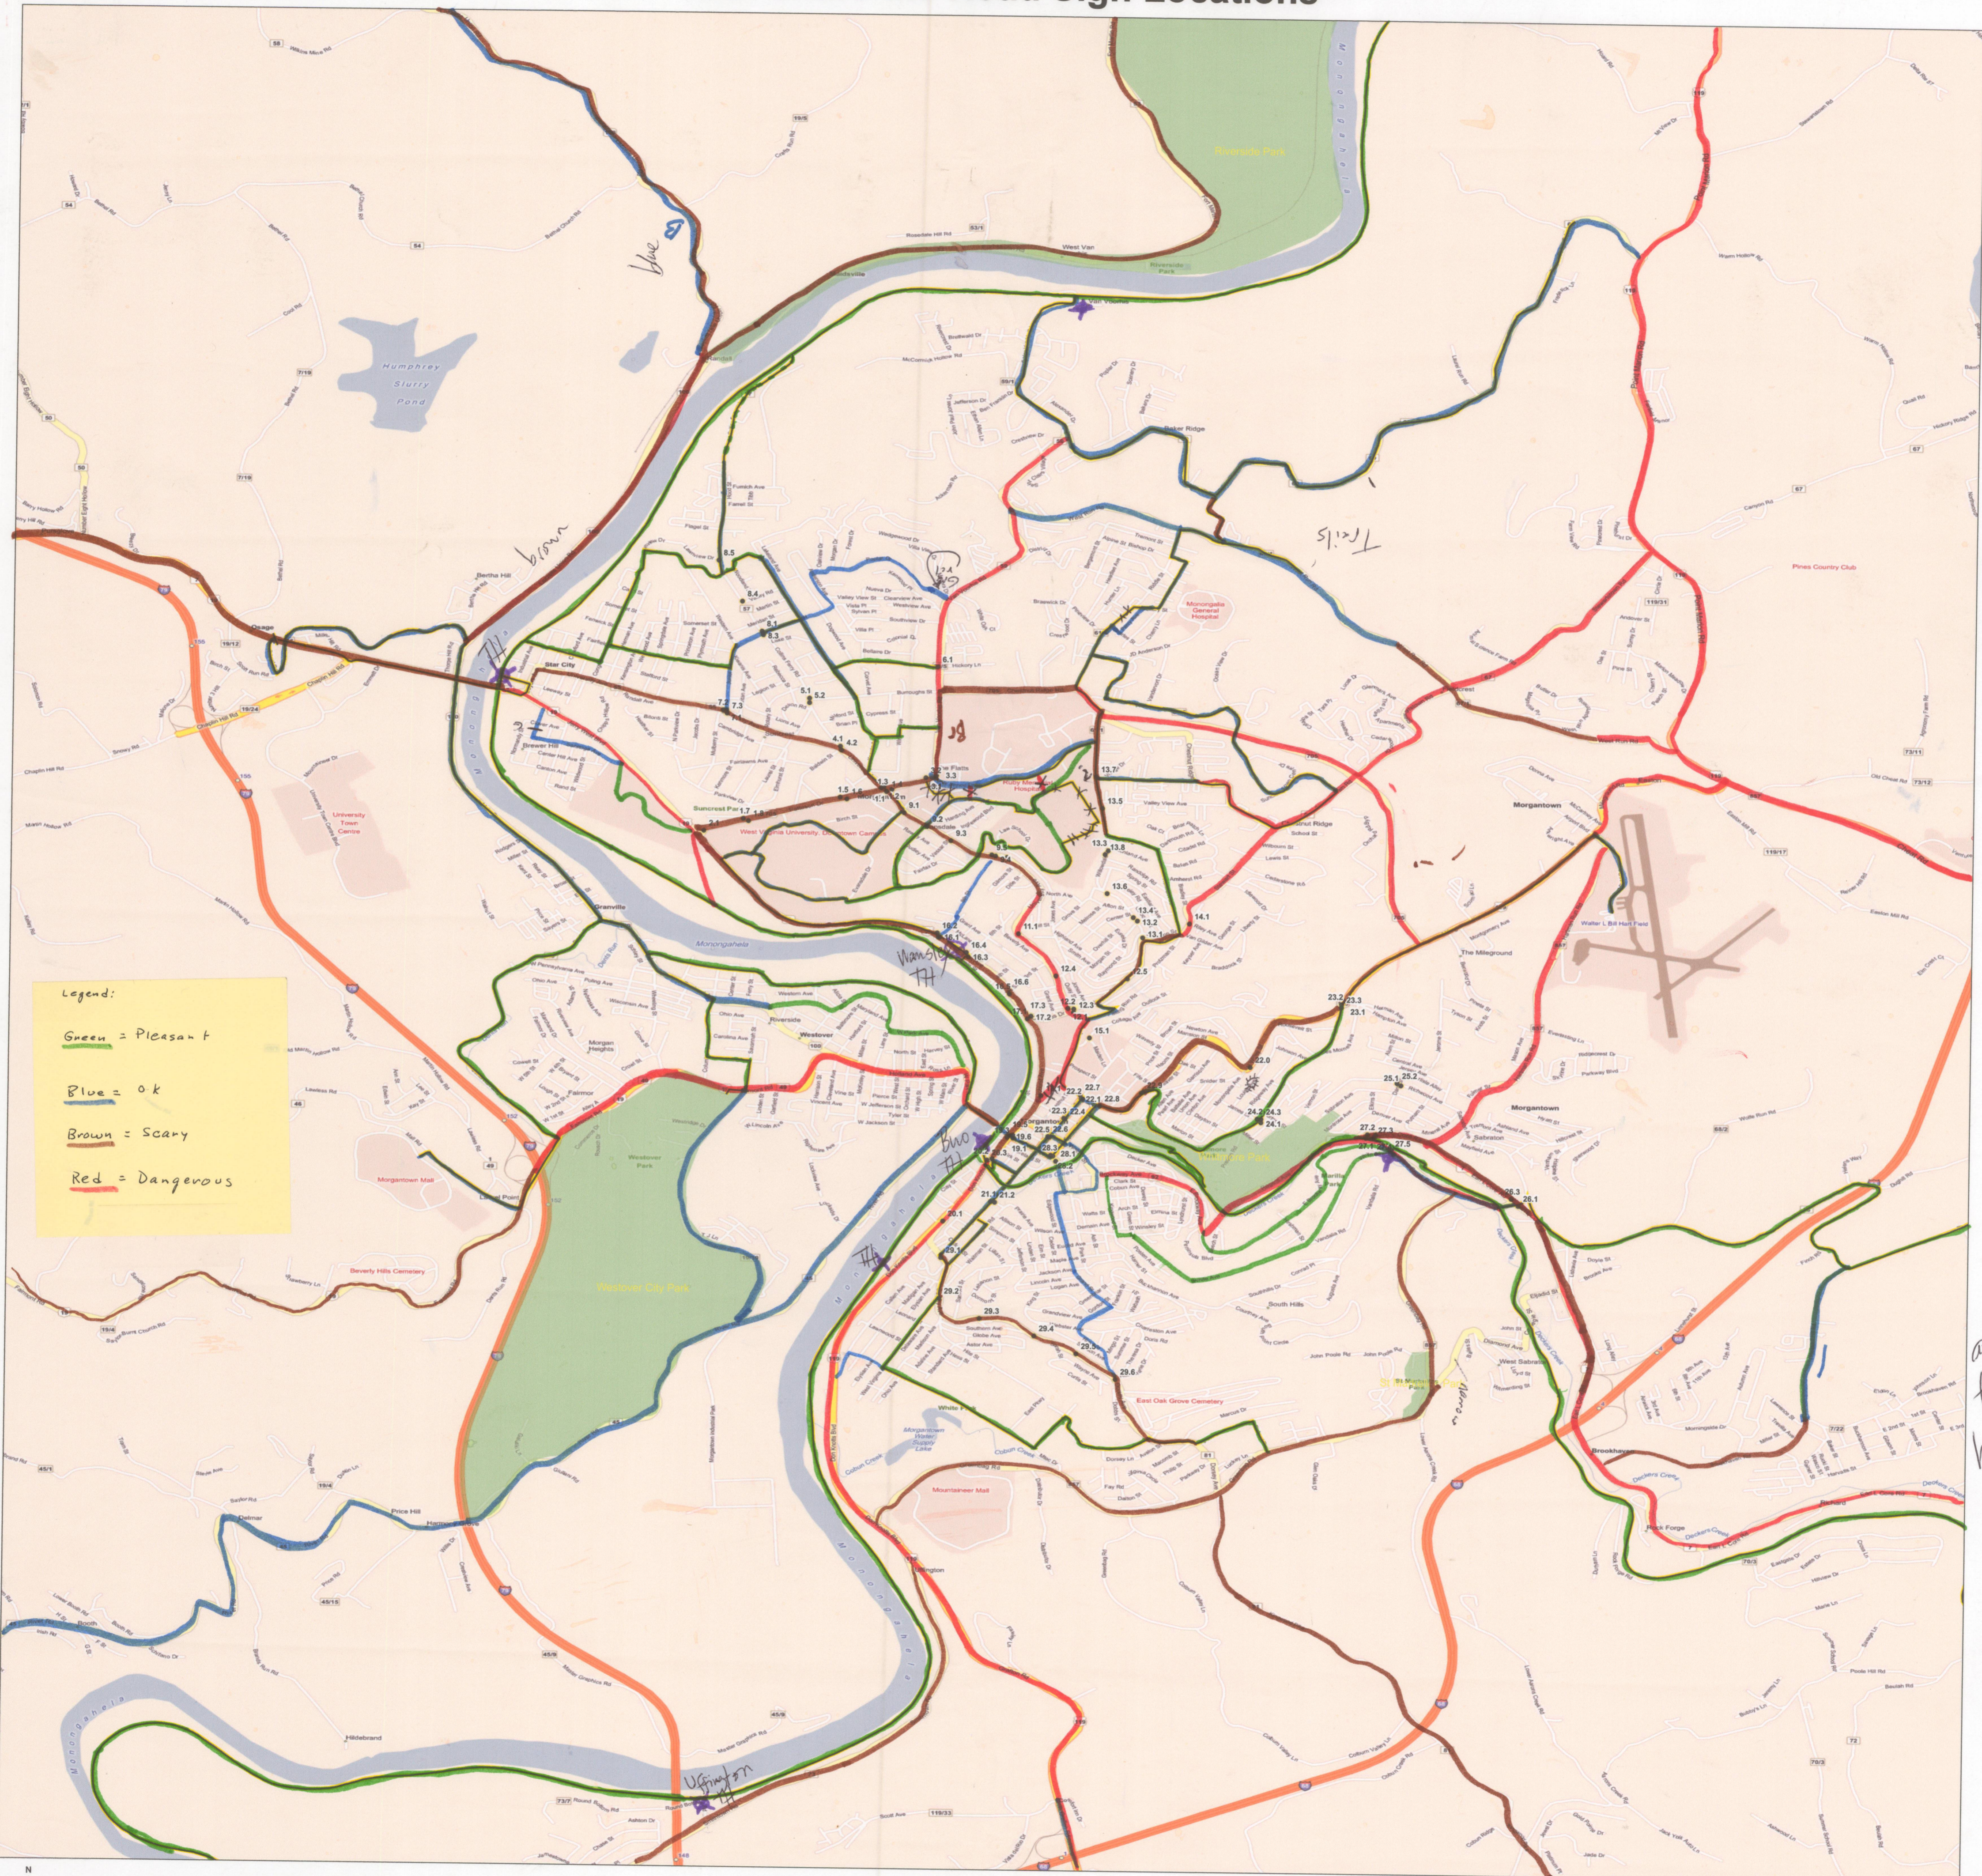

Bike Route Map - Morgantown, WV - December 2010

with Share the Road Sign Locations

Legend:

- Green = Pleasant
- Blue = ok
- Brown = Scary
- Red = Dangerous

• Share The Road Signs (11-3-2010)
 — Bike Route (12-30-2010)