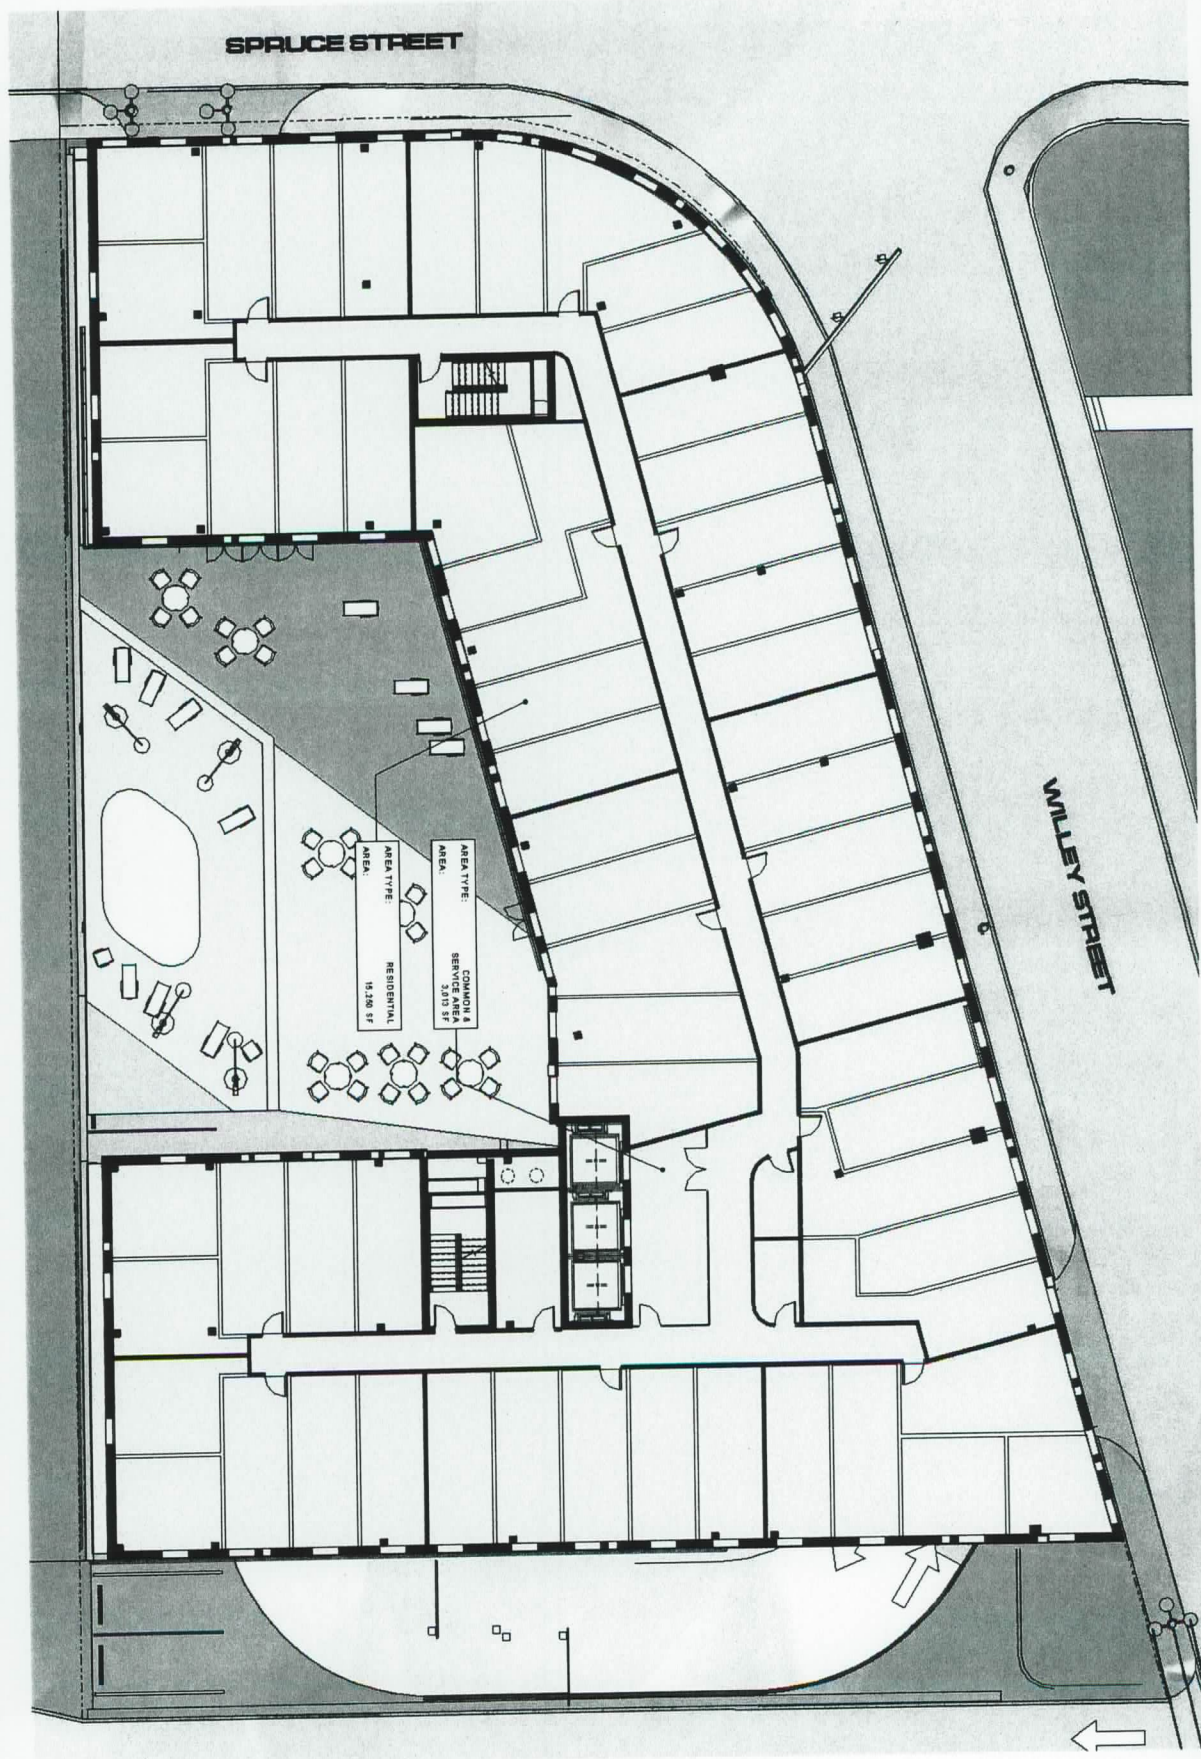

LEVEL 01

© 2014 Eddy McHenry Architecture
3/24/2014

404 Spruce Street
Martinsburg, WV

emArchitecture

LEVEL **P1**

UNIT MIX **9**

LEVEL 1

© 2014 Erdy McHenry Architecture
3/24/2014

emArchitecture

VIEW OF OUTDOOR TERRACE FROM FITNESS

VIEW ON PRICE STREET
LOOKING SOUTHWEST

494 Spruce Street
Morgantown, WV