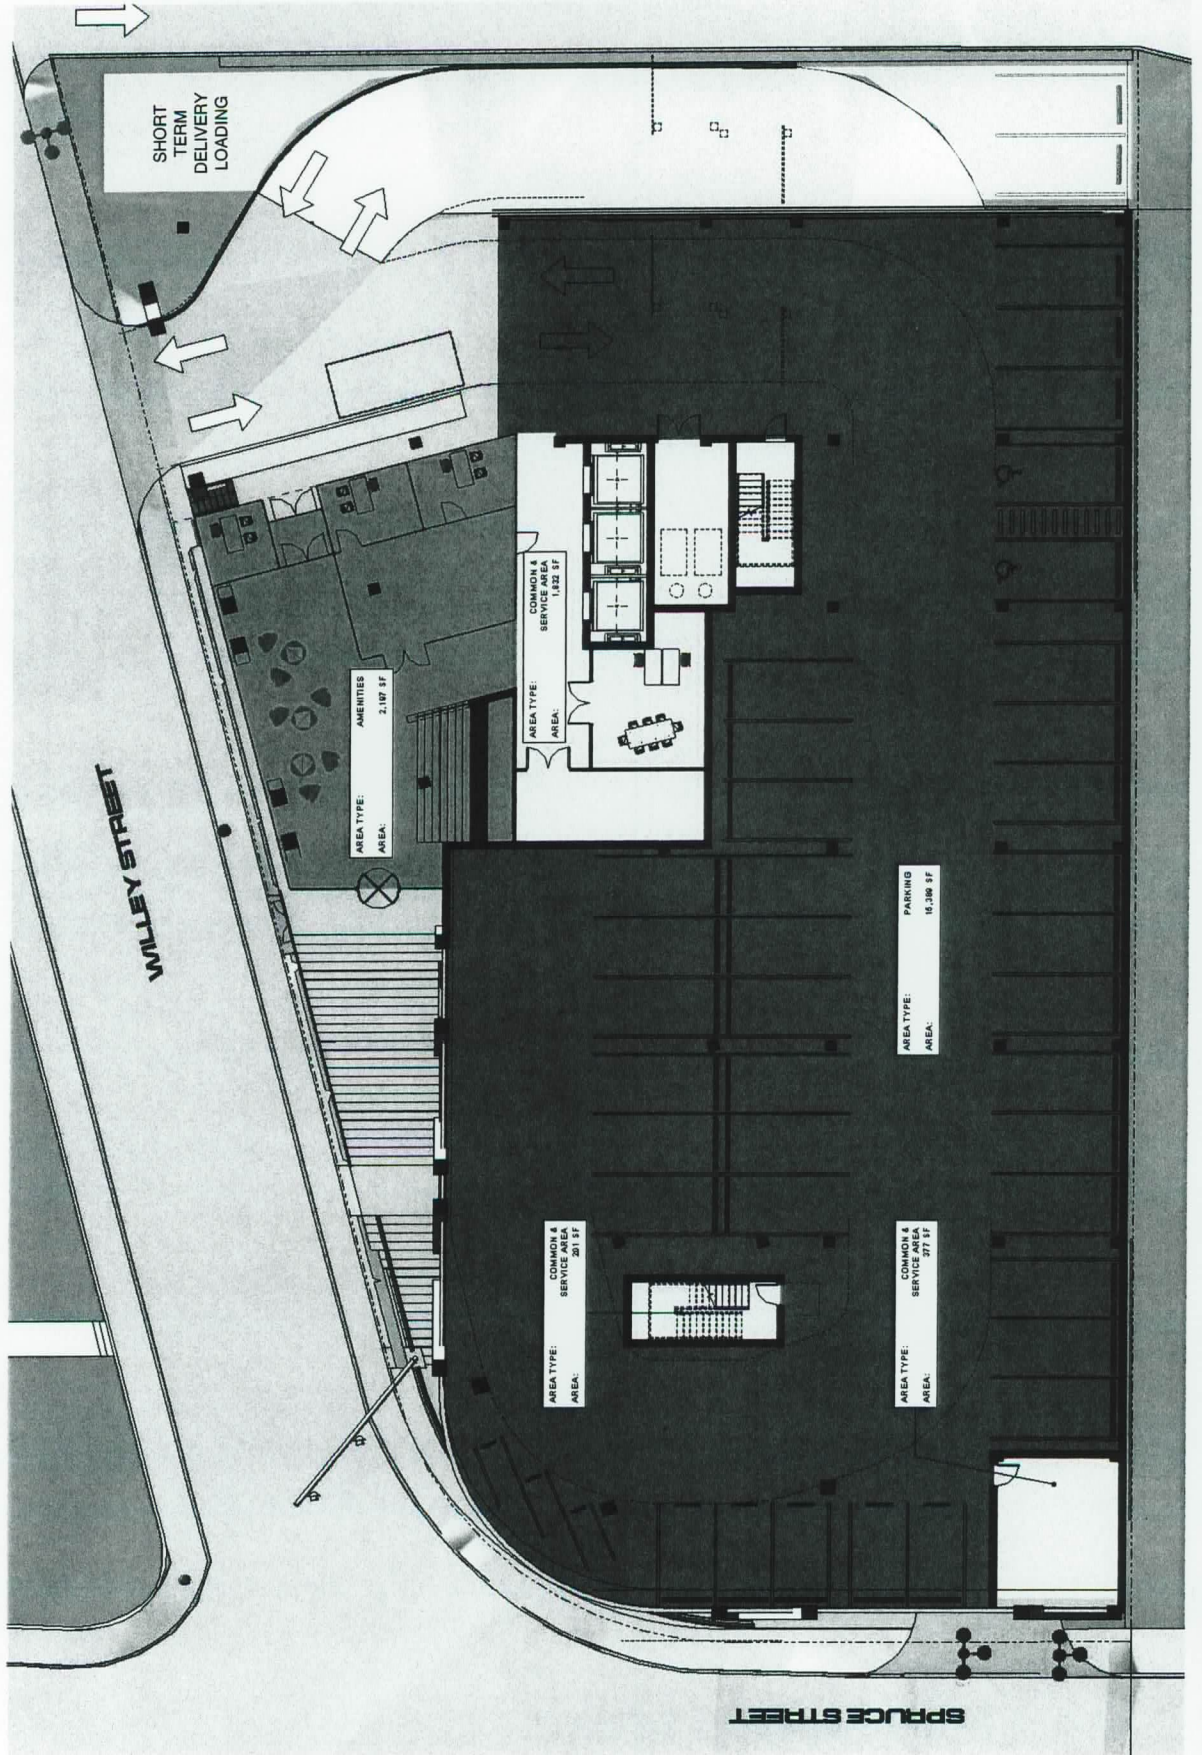

LEVEL 01

© 2014 Eddy McHenry Architecture
3/24/2014

404 Spruce Street
Martinsburg, WV

emArchitecture

LEVEL **P1**

UNIT MIX **9**

LEVEL 1

© 2014 Erdy McHenry Architecture
3/24/2014

emArchitecture

VIEW OF OUTDOOR TERRACE FROM FITNESS

VIEW ON PRICE STREET
LOOKING SOUTHWEST

494 Spruce Street
Morgantown, WV