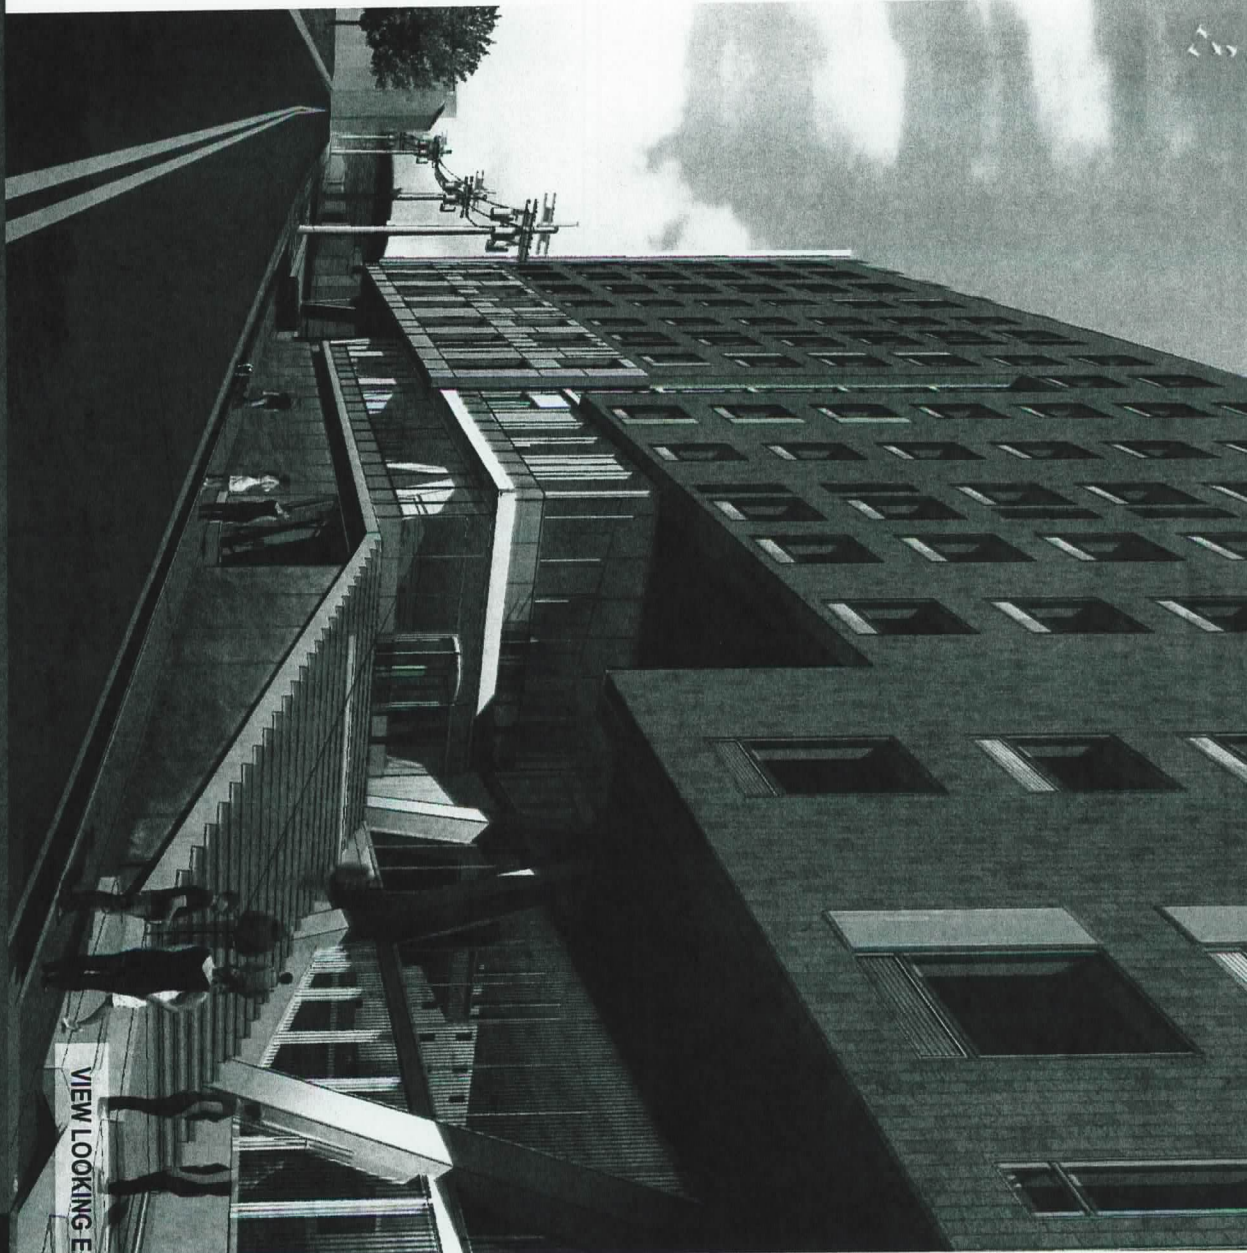

494 Spruce Street
Morgantown, WV

VIEW LOOKING EAST ON WILLEY STREET