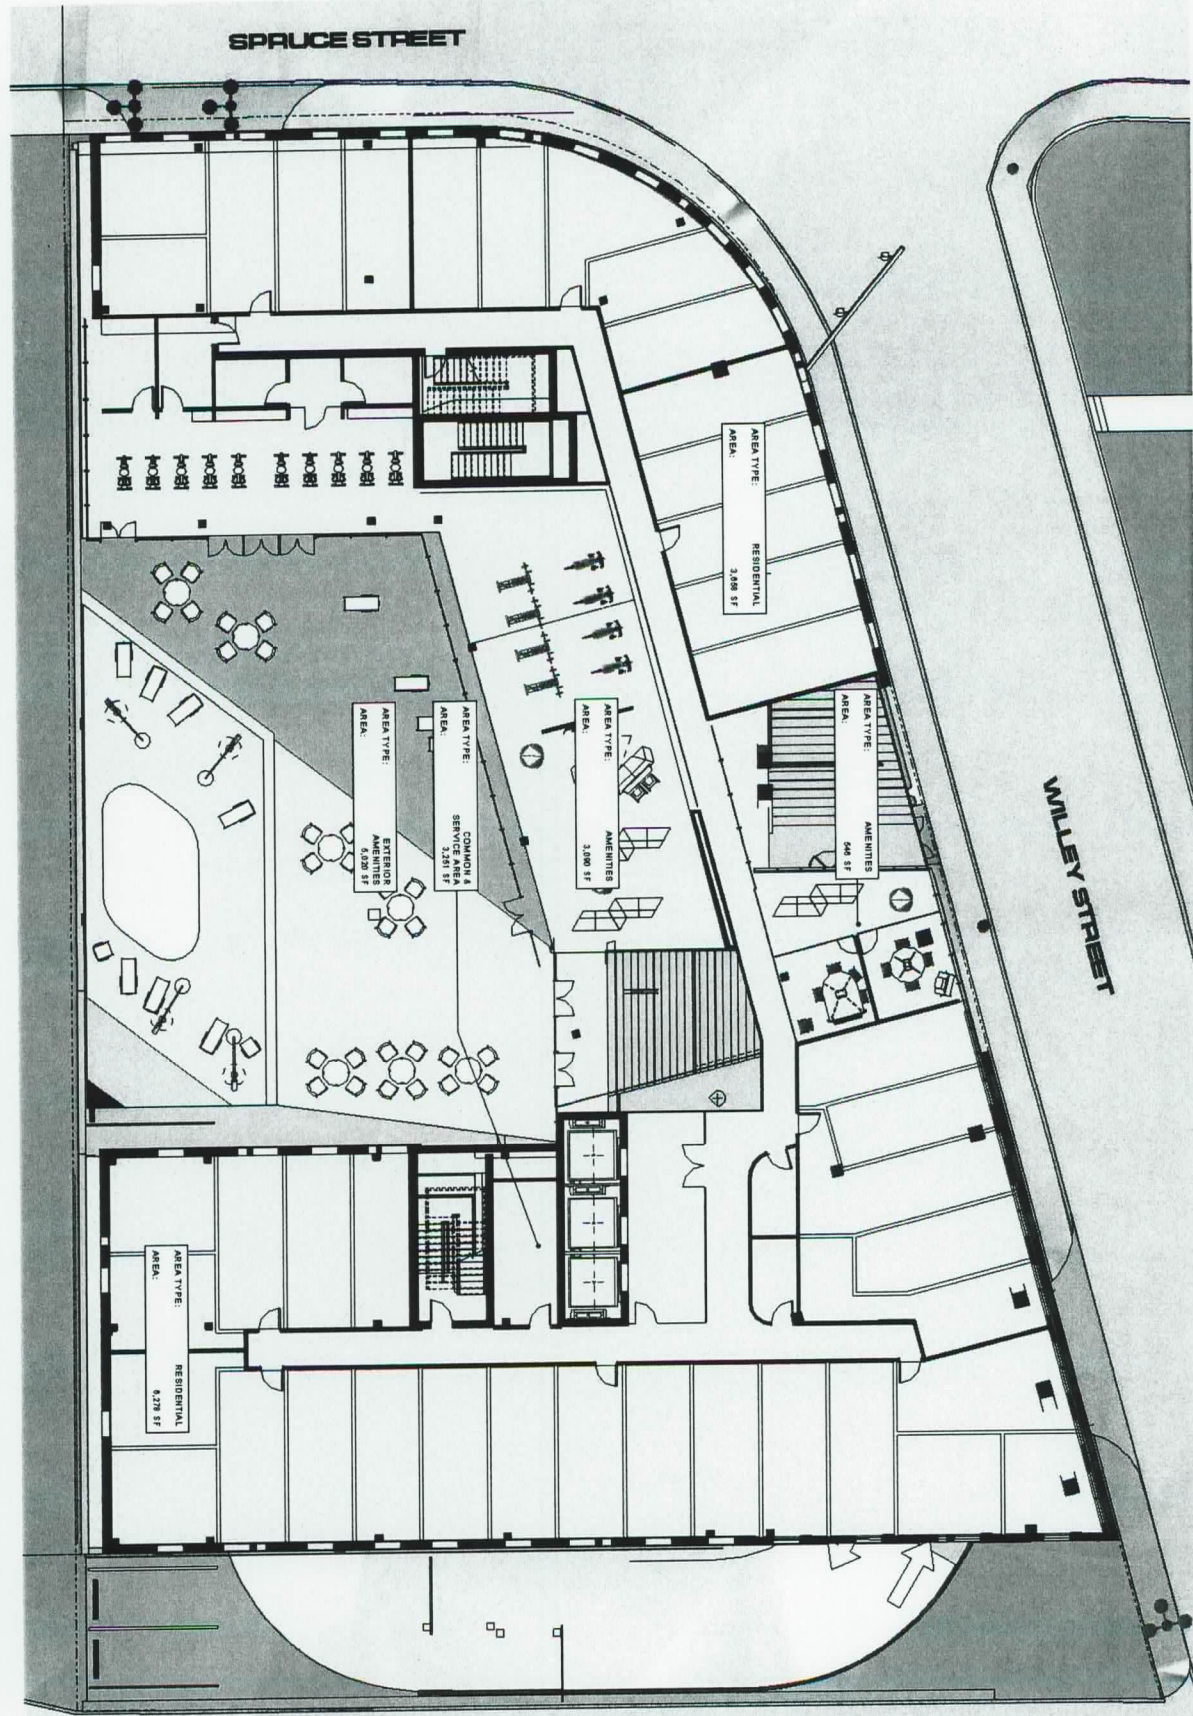

© 2014 Erdy McHenry Architecture
3/24/2014

494 Spruce Street
Morgantown, WV

EMArchitecture