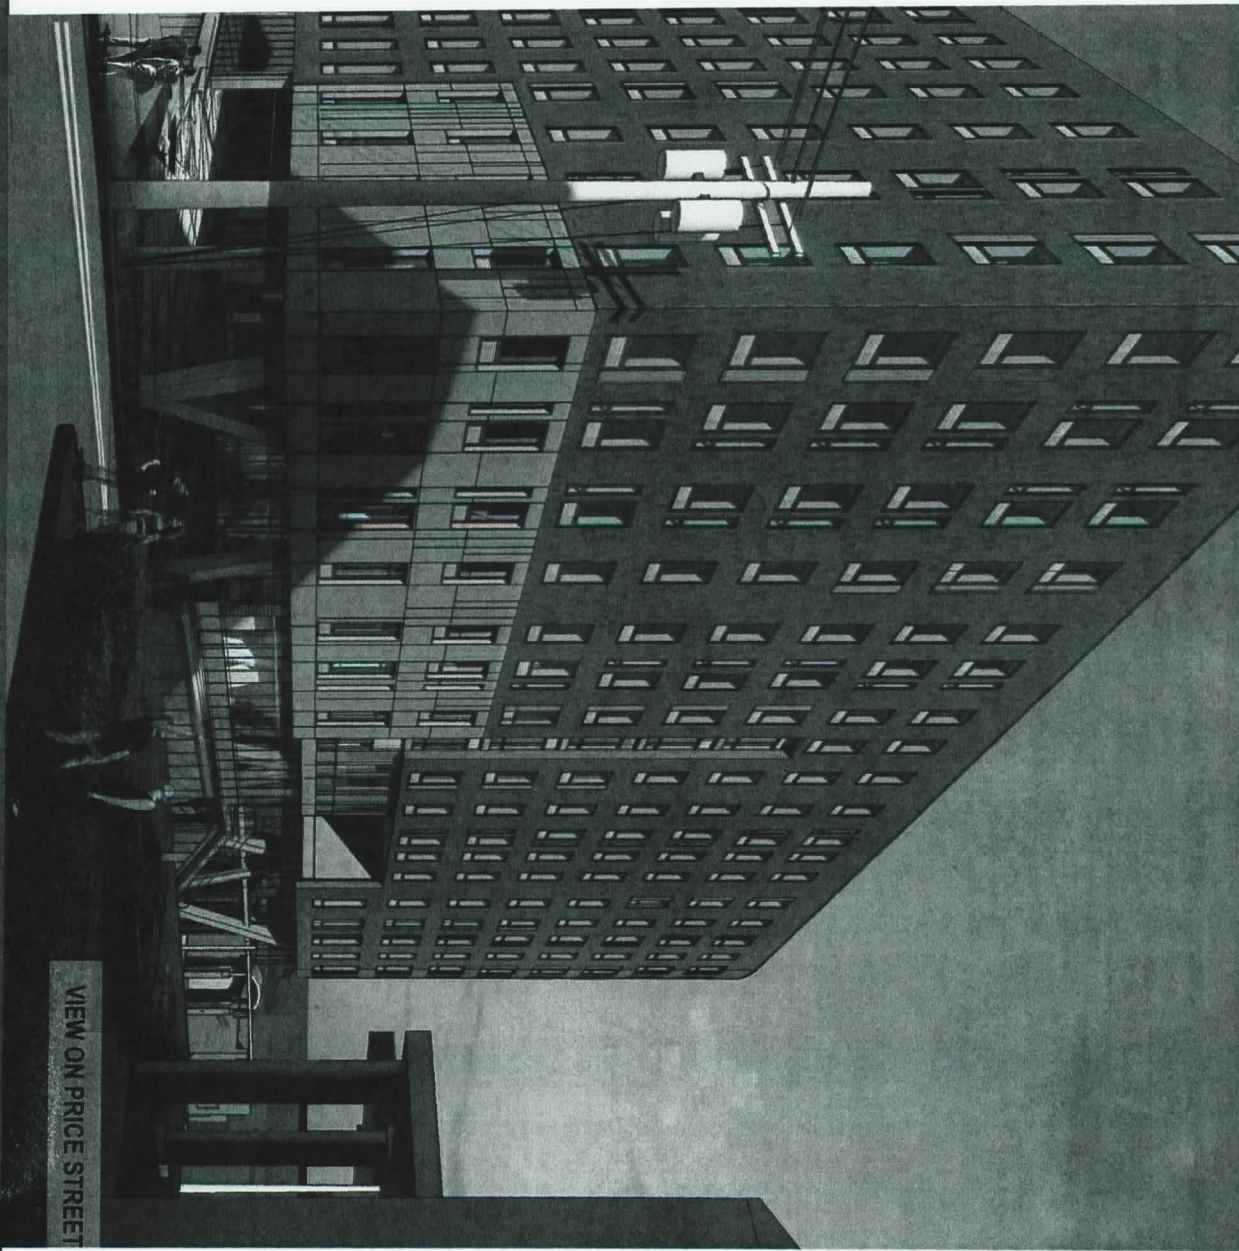

emArchitecture

VIEW OF OUTDOOR TERRACE FROM FITNESS

VIEW ON PRICE STREET
LOOKING SOUTHWEST

494 Spruce Street
Morgantown, WV