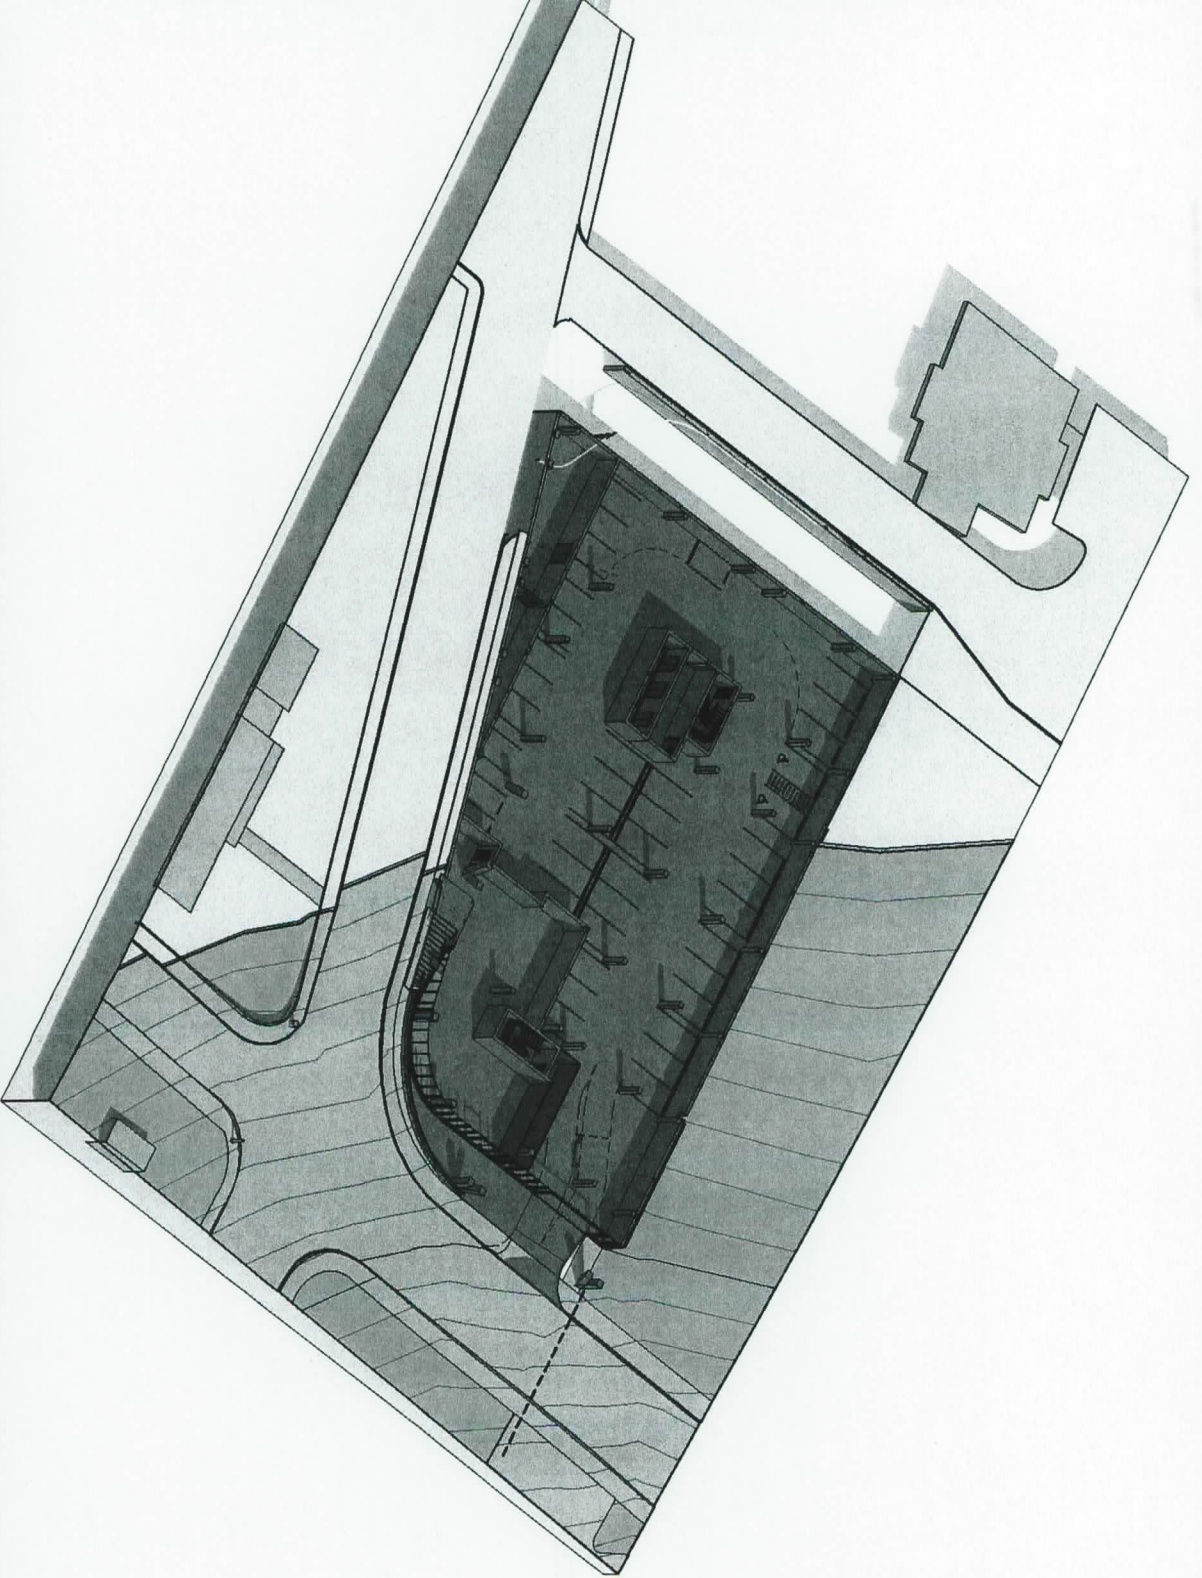

LEVEL
P1

© 2014 Erdy McHenry Architecture
3/24/2014

494 Spruce Street
Morgantown, WV

emArchitecture