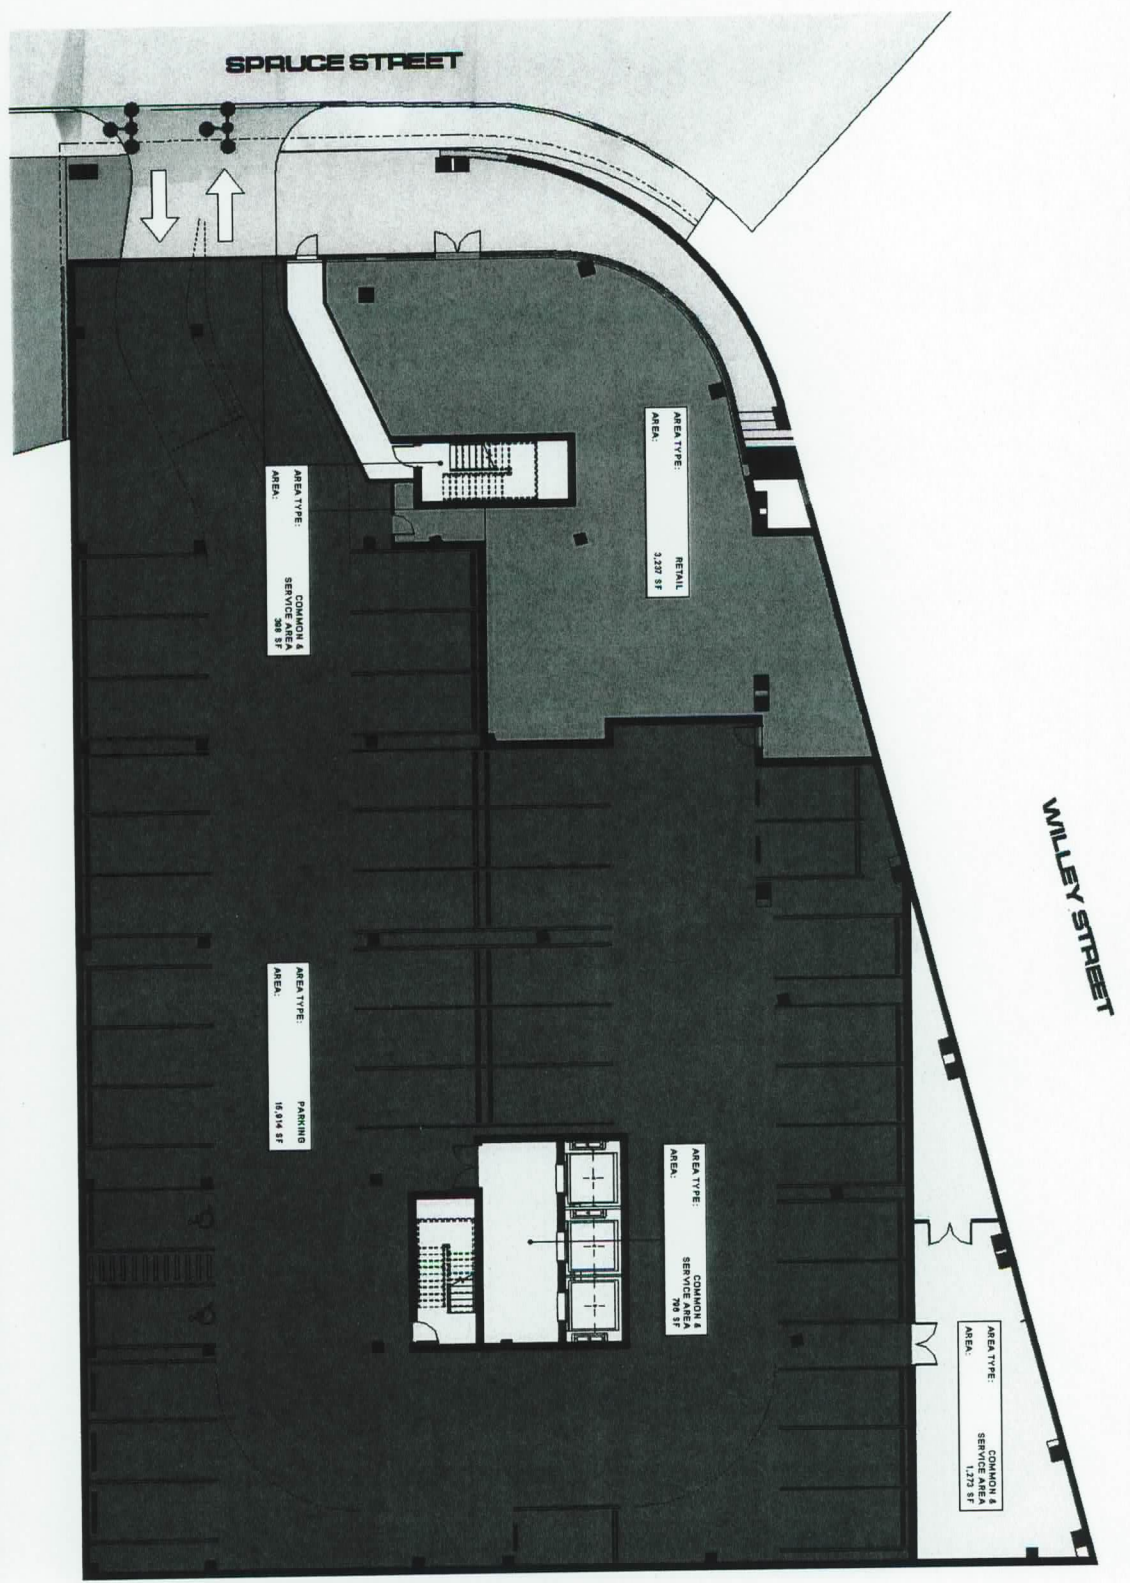

LEVEL 01

© 2014 Eddy McHenry Architecture
3/24/2014

404 Spruce Street
Martinsburg, WV

emArchitecture

LEVEL **P1**

UNIT MIX **9**

LEVEL 1

© 2014 Erdy McHenry Architecture
3/24/2014

494 Spruce Street
Morgantown, WV

emArchitecture

494 Spruce Street
Morgantown, WV

VIEW LOOKING EAST ON WILLEY STREET

RESIDENTIAL LOBBY INTERIOR

STUDENT

© 2014 Eidy McHenry Architecture
3/24/2014

494 Spruce Street
Morgantown, WV

emArchitecture

VIEW OF OUTDOOR TERRACE FROM FITNESS

VIEW ON PRICE STREET
LOOKING SOUTHWEST

494 Spruce Street
Morgantown, WV