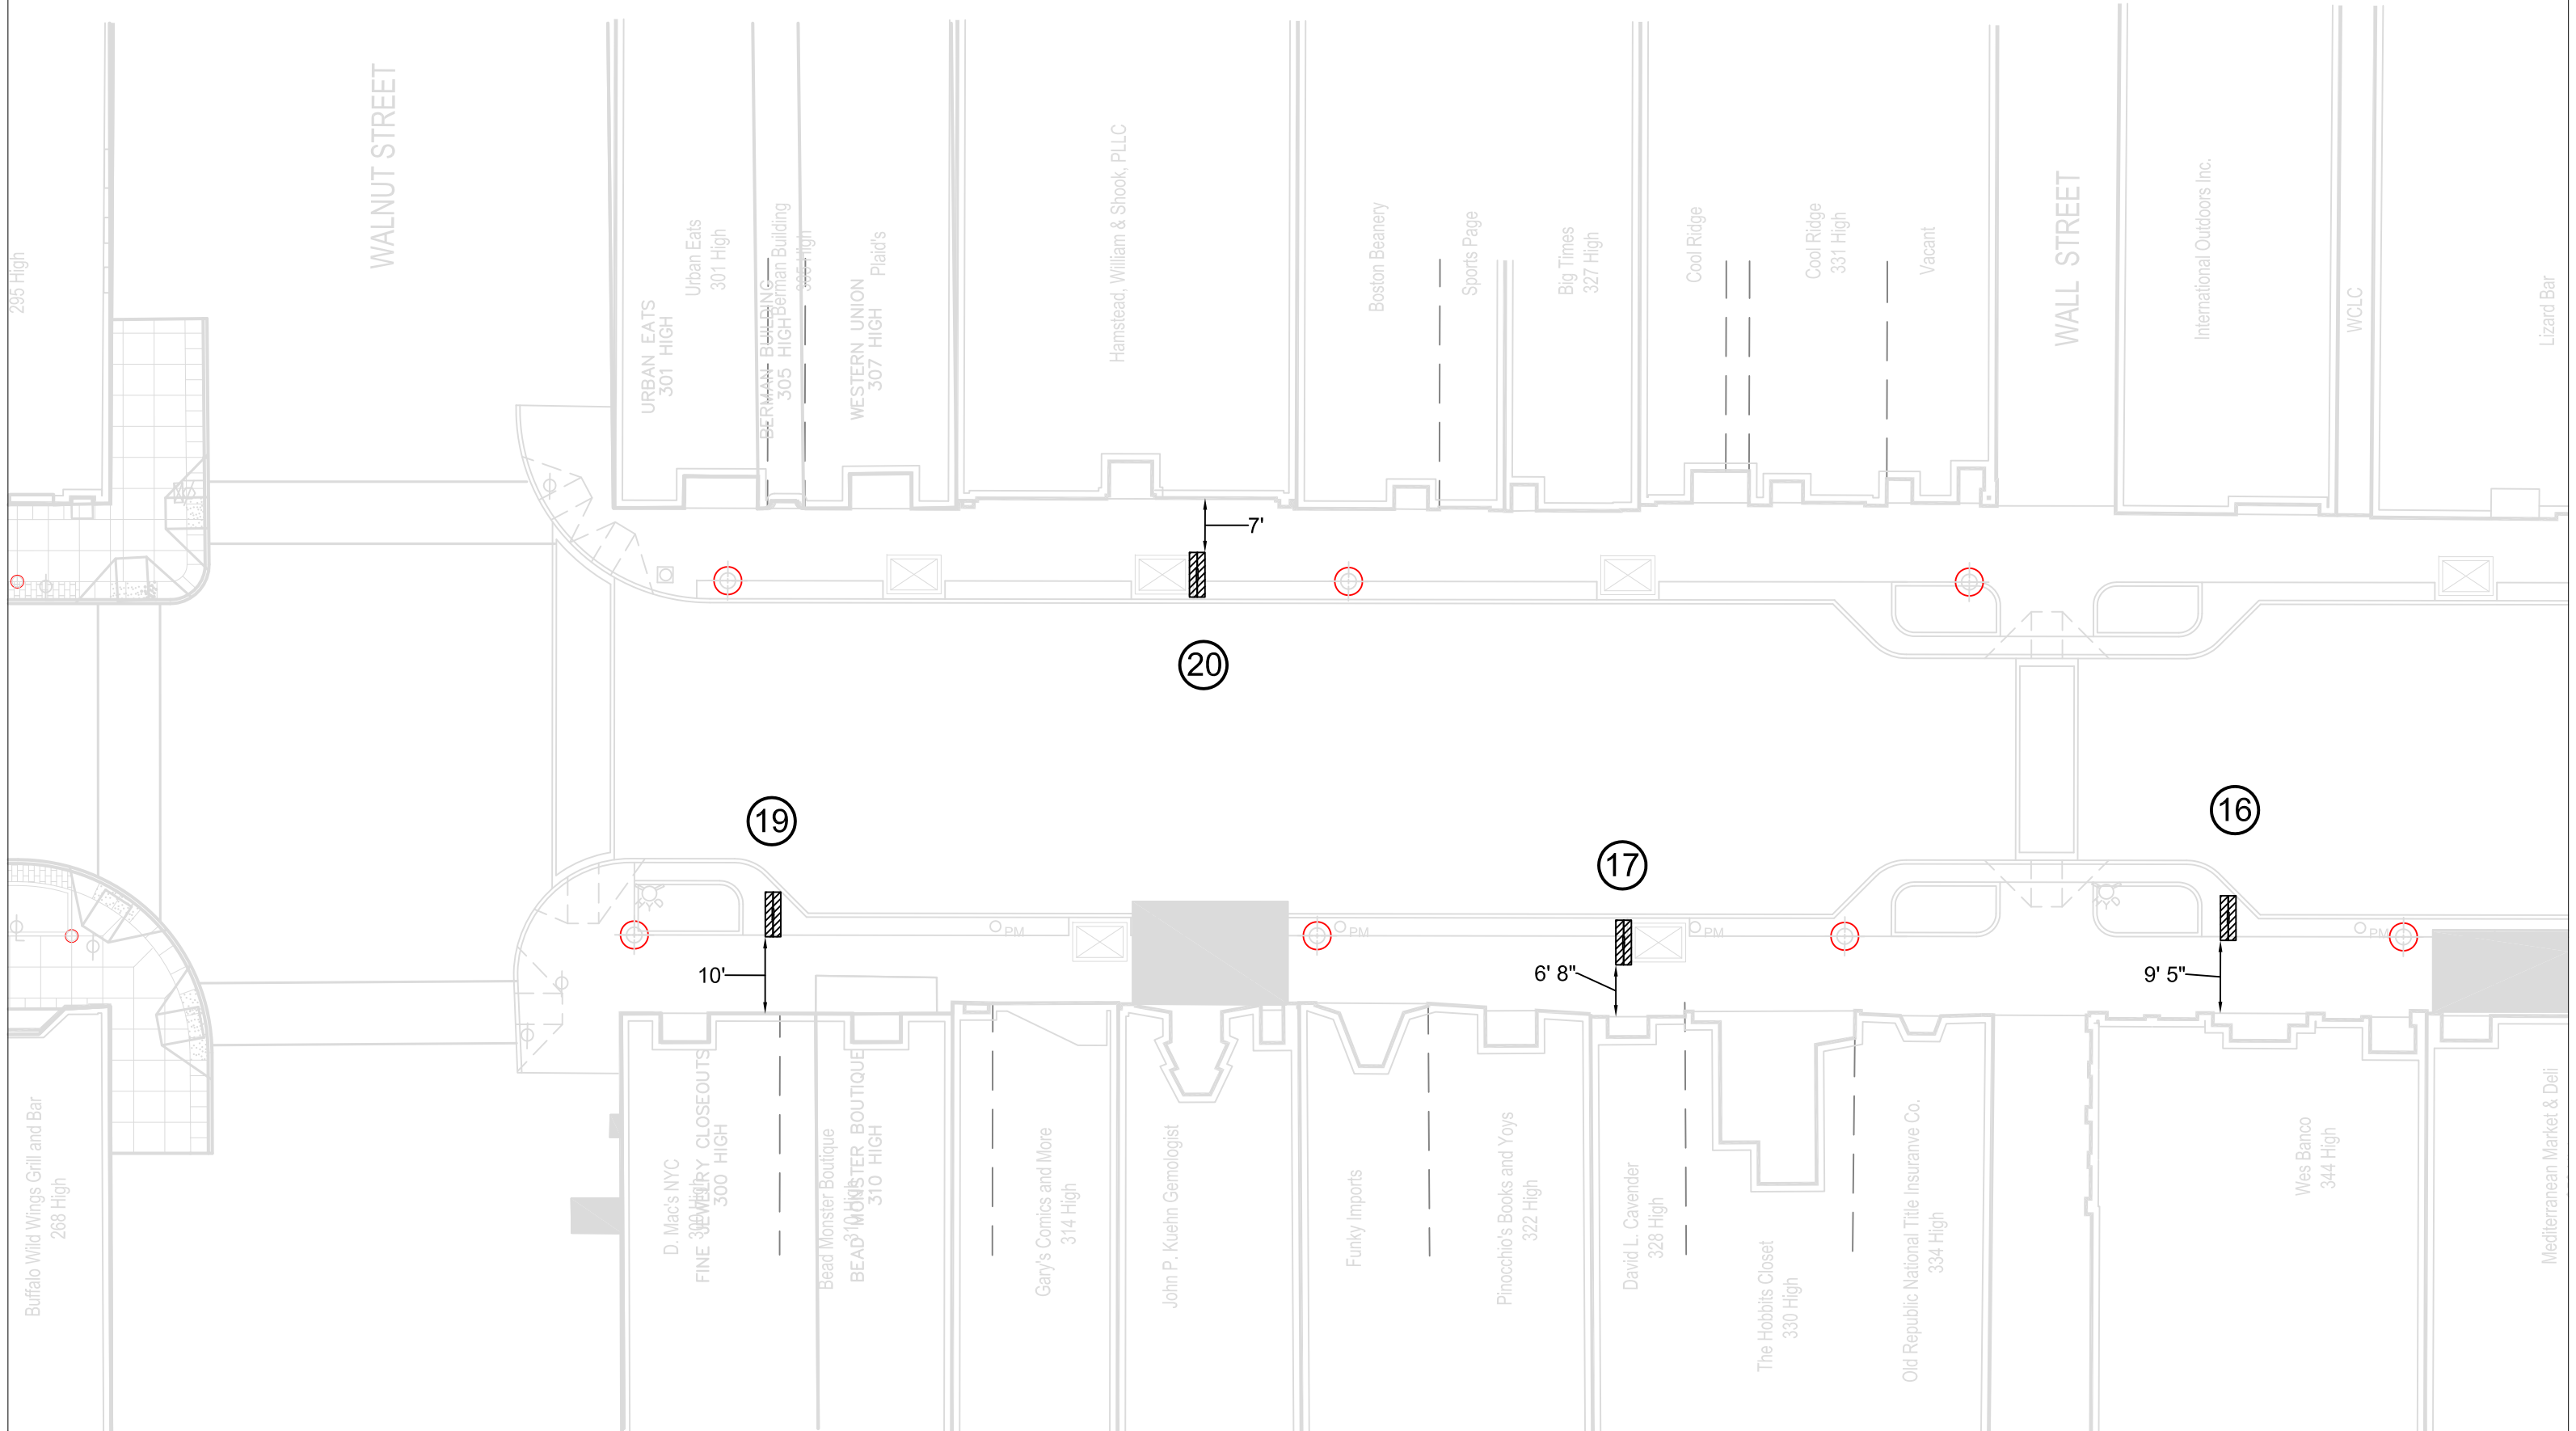

Bicycle Rack Locations High Street: Willey to Forest Ave.

Bicycle Dimension

The posts for the bicycle racks cannot be installed within the stamped concrete portion of the sidewalks.

Bicycle Rack Locations

High Street: Wall to Walnut St.

Bicycle Rack Locations

High Street: Walnut to Family Dollar

Bicycle Rack Locations

High Street: Family Dollar to Pleasant St.