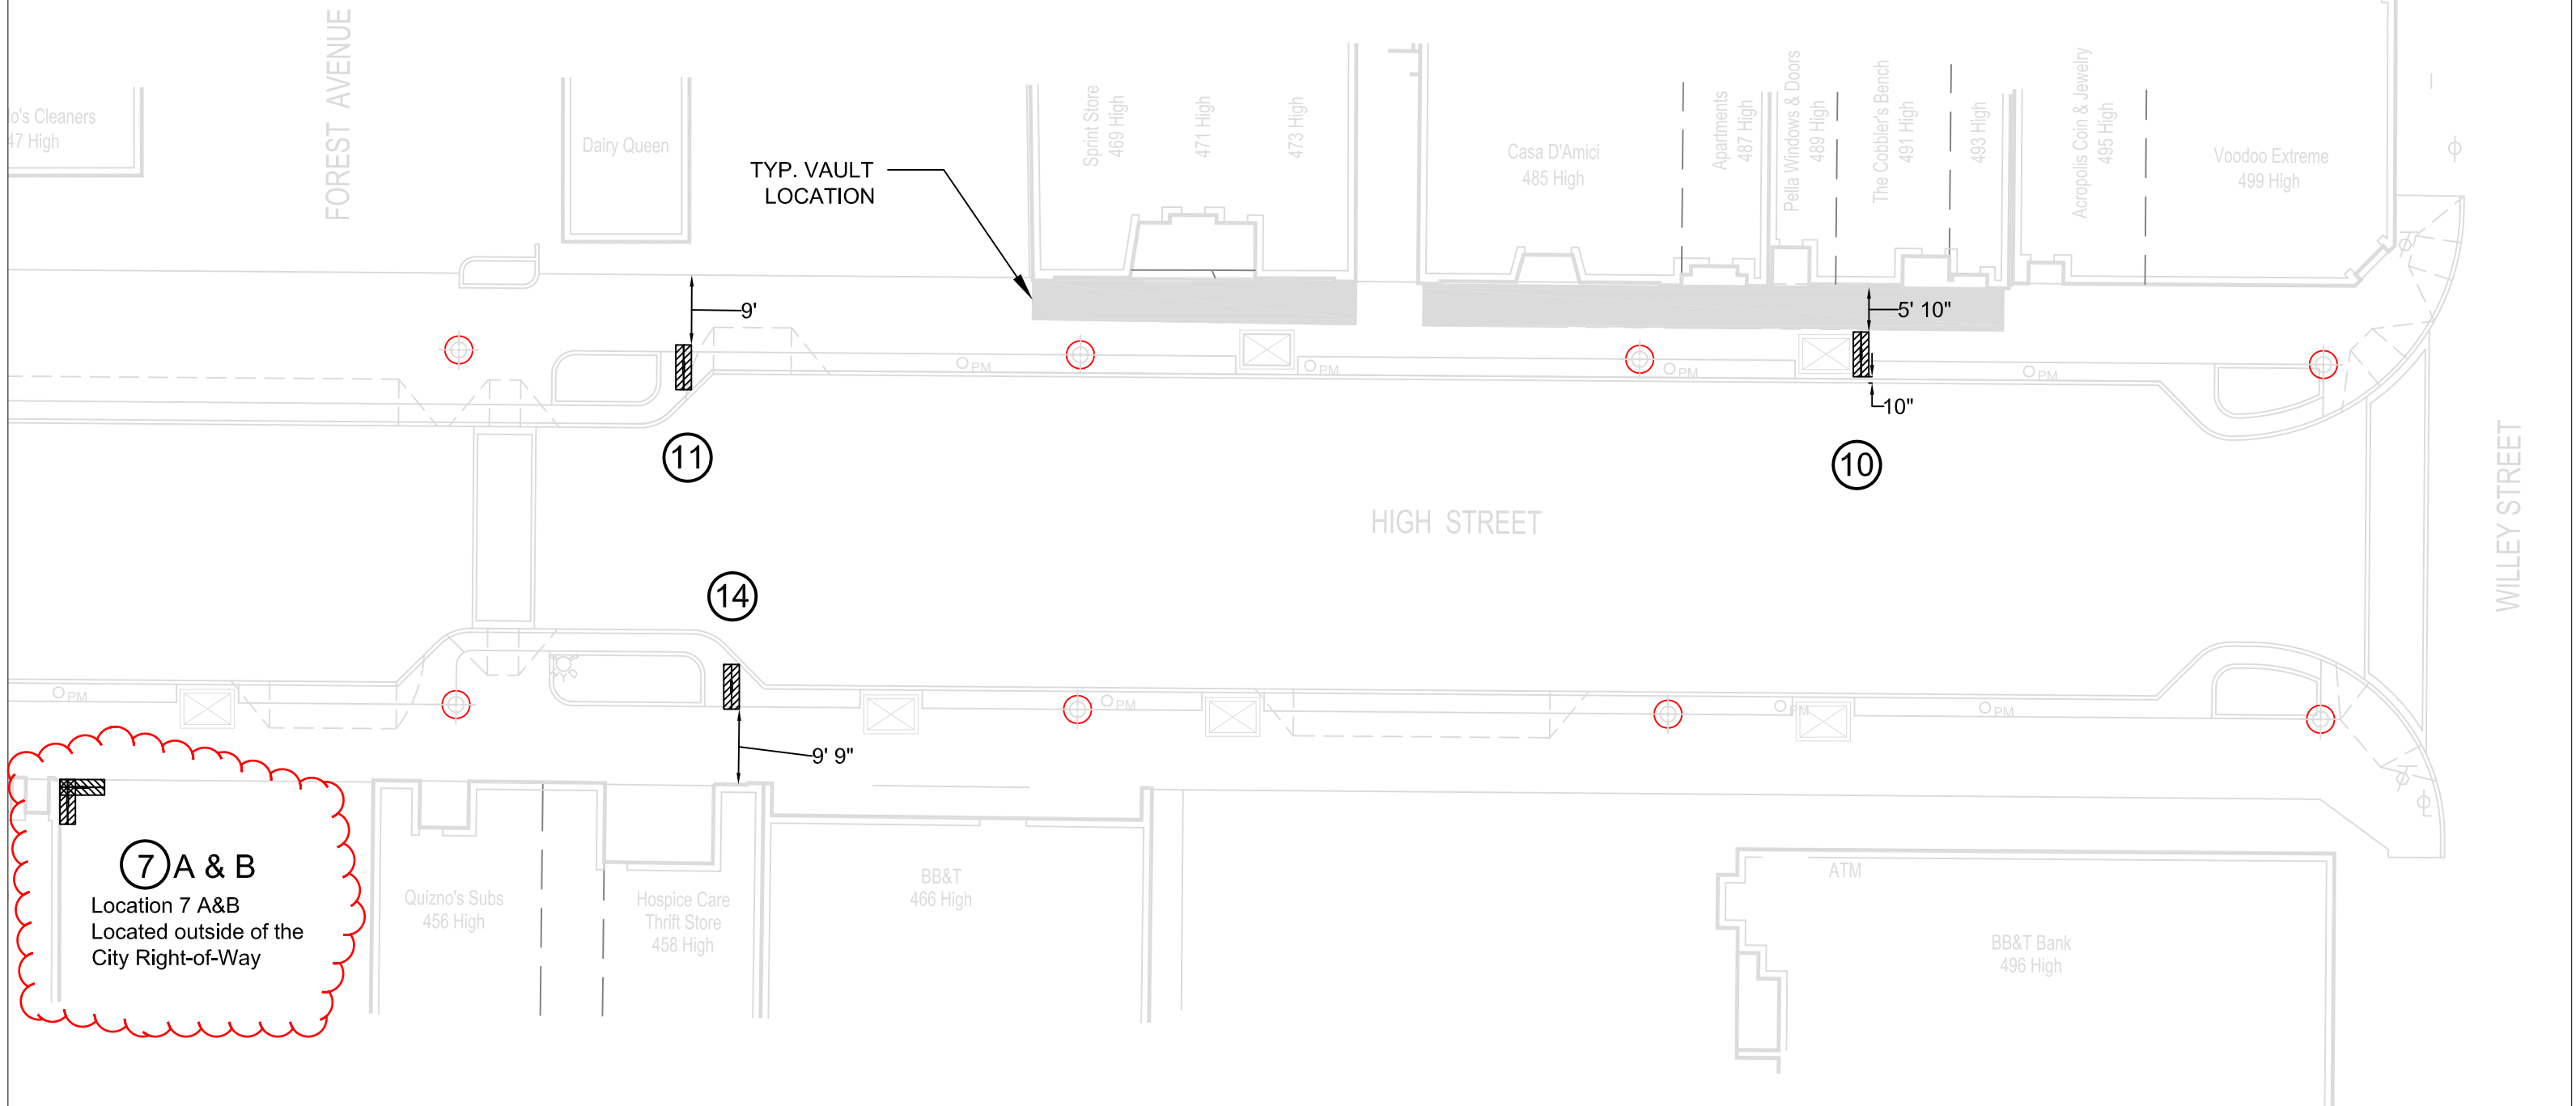

Bicycle Rack Locations High Street: Willey to Forest Ave.

Bicycle Dimension

The posts for the bicycle racks cannot be installed within the stamped concrete portion of the sidewalks.

Bicycle Rack Locations

High Street: Forest to Fayette St.

Bicycle Rack Locations

High Street: Fayette to Wall St.

WALL STREET

FAYETTE STREET

15

16

18

Not allowed here.

331 High

Vacant

International Outdoors Inc.

WCLC

Lizard Bar

Vacant

Vacant

High Street: Wall to Walnut St.

Bicycle Rack Locations

High Street: Walnut to Family Dollar

Bicycle Rack Locations

High Street: Family Dollar to Pleasant St.