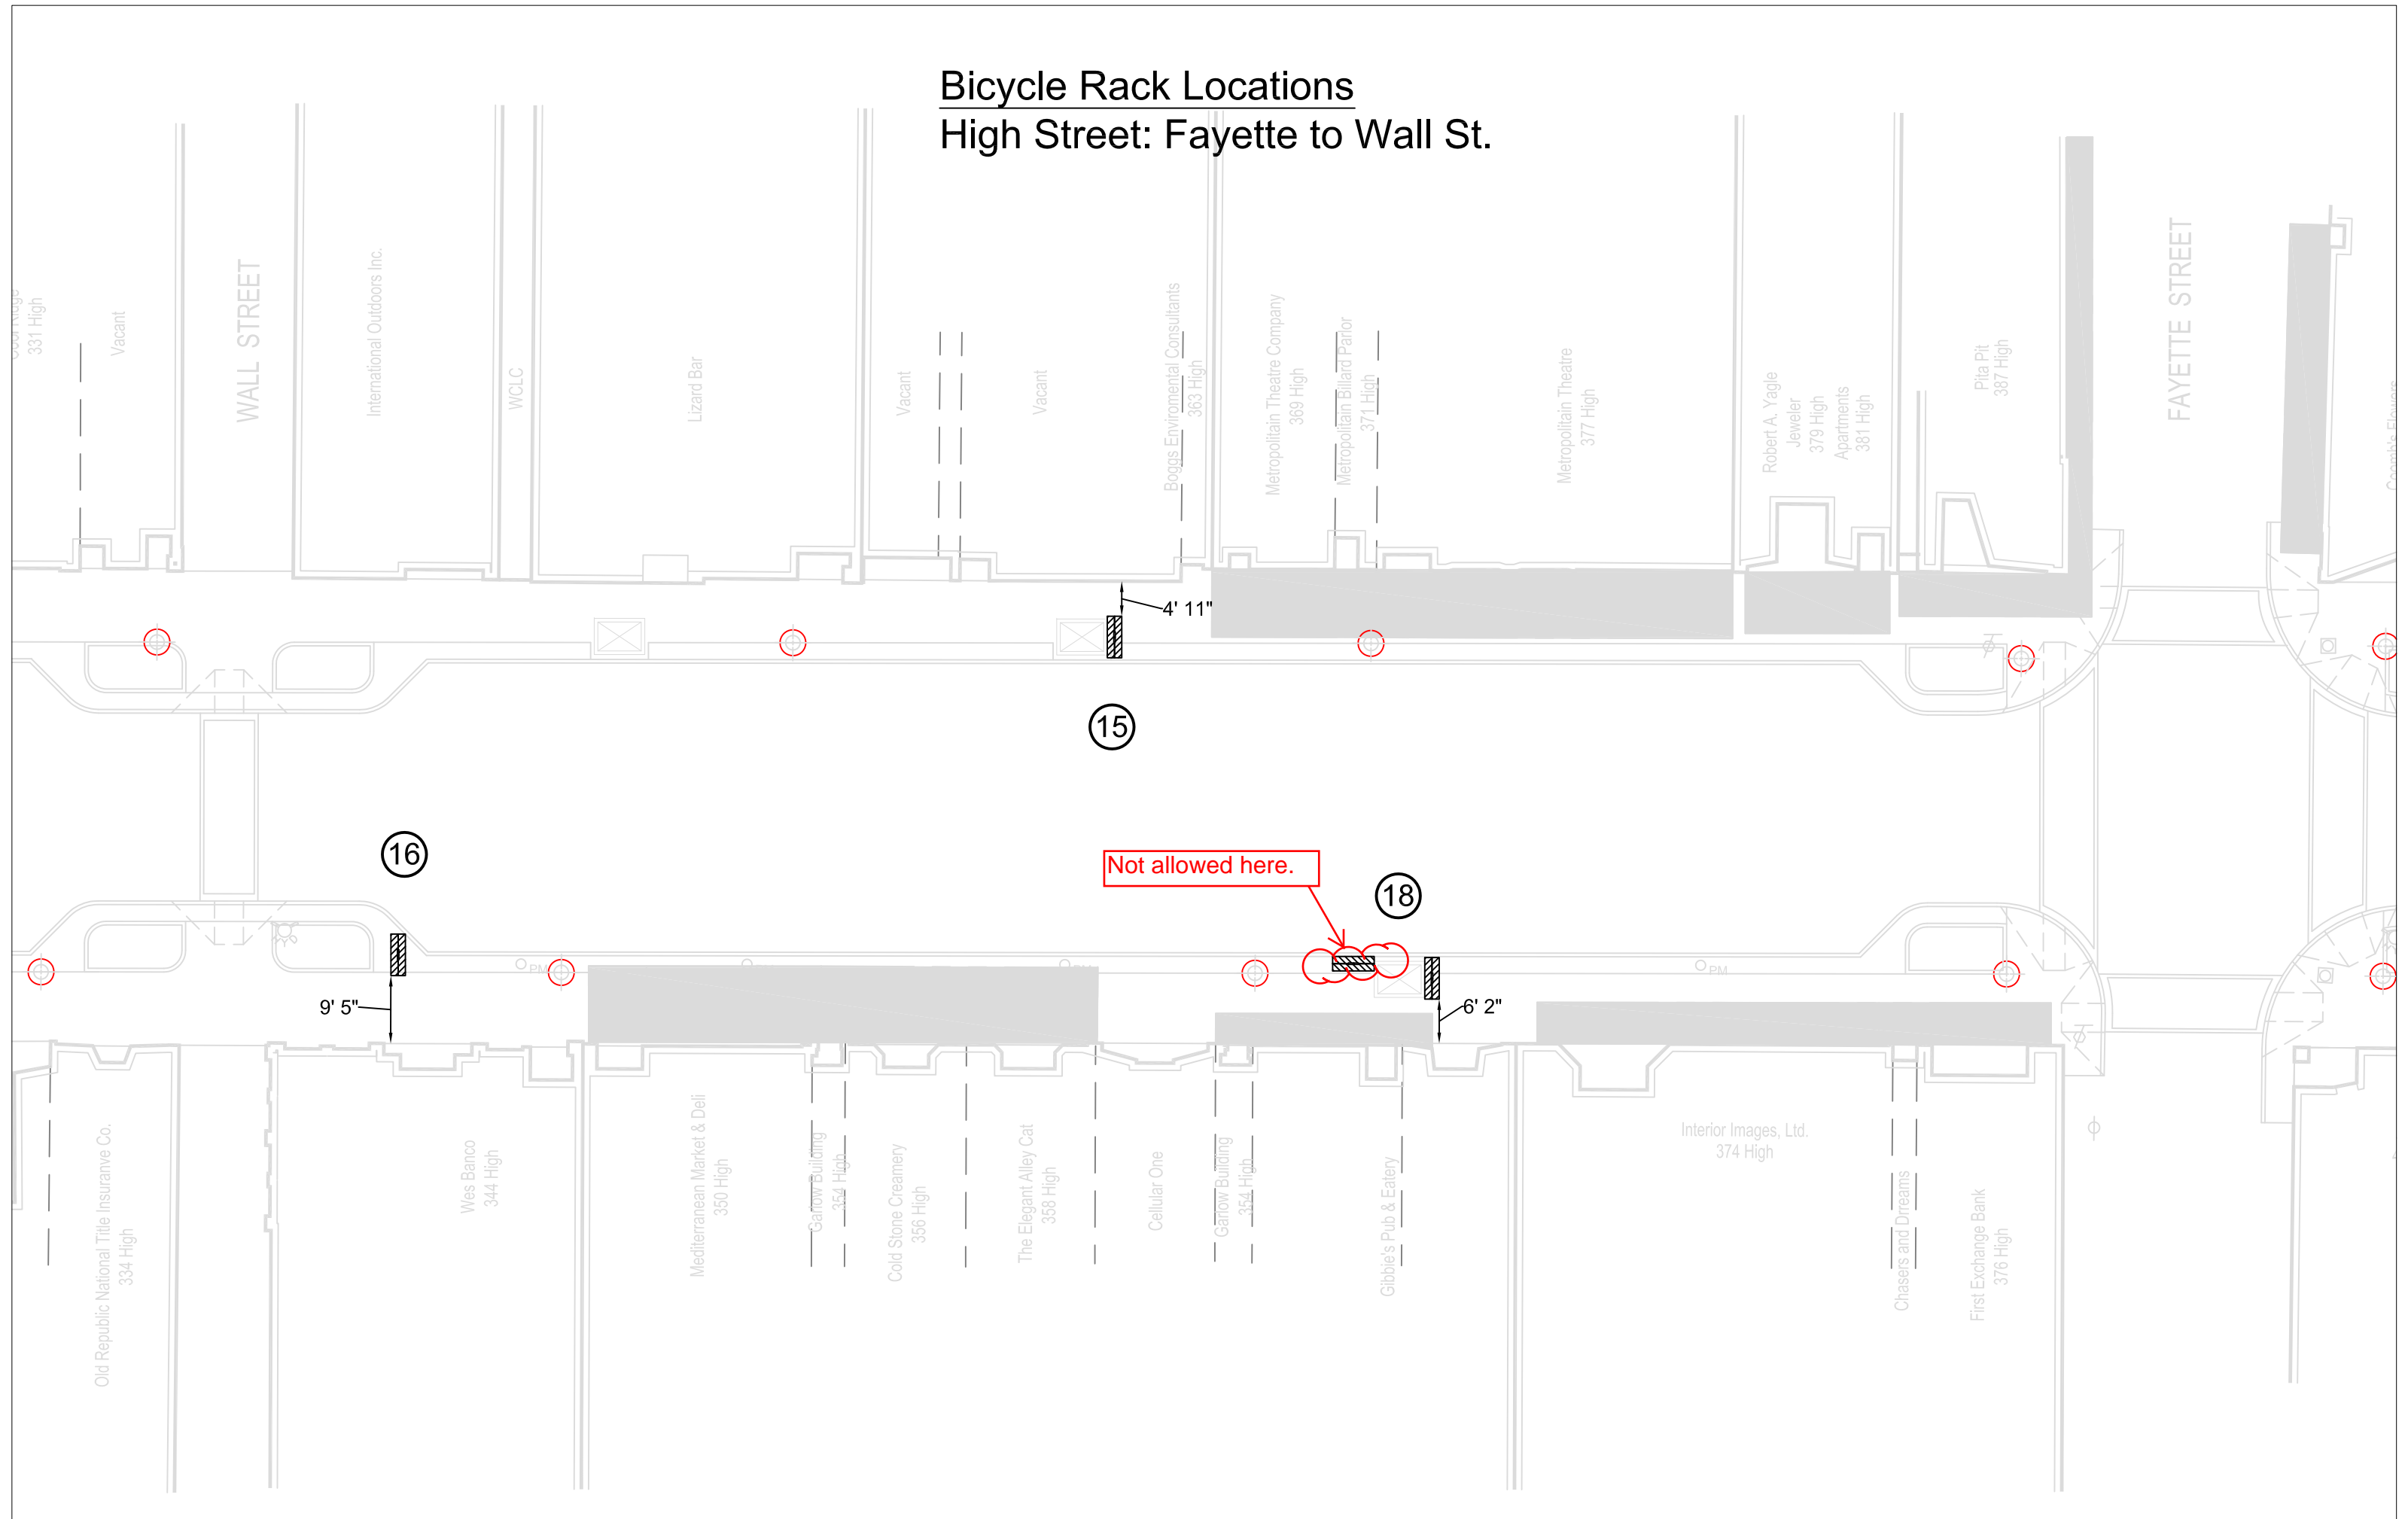

Bicycle Rack Locations High Street: Willey to Forest Ave.

Bicycle Dimension

The posts for the bicycle racks cannot be installed within the stamped concrete portion of the sidewalks.

Bicycle Rack Locations

High Street: Forest to Fayette St.

Bicycle Rack Locations

High Street: Fayette to Wall St.

WALL STREET

FAYETTE STREET

15

16

18

Not allowed here.

331 High

Vacant

International Outdoors Inc.

WCLC

Lizard Bar

Vacant

Vacant

High Street: Wall to Walnut St.

Bicycle Rack Locations

High Street: Walnut to Family Dollar

Bicycle Rack Locations

High Street: Family Dollar to Pleasant St.