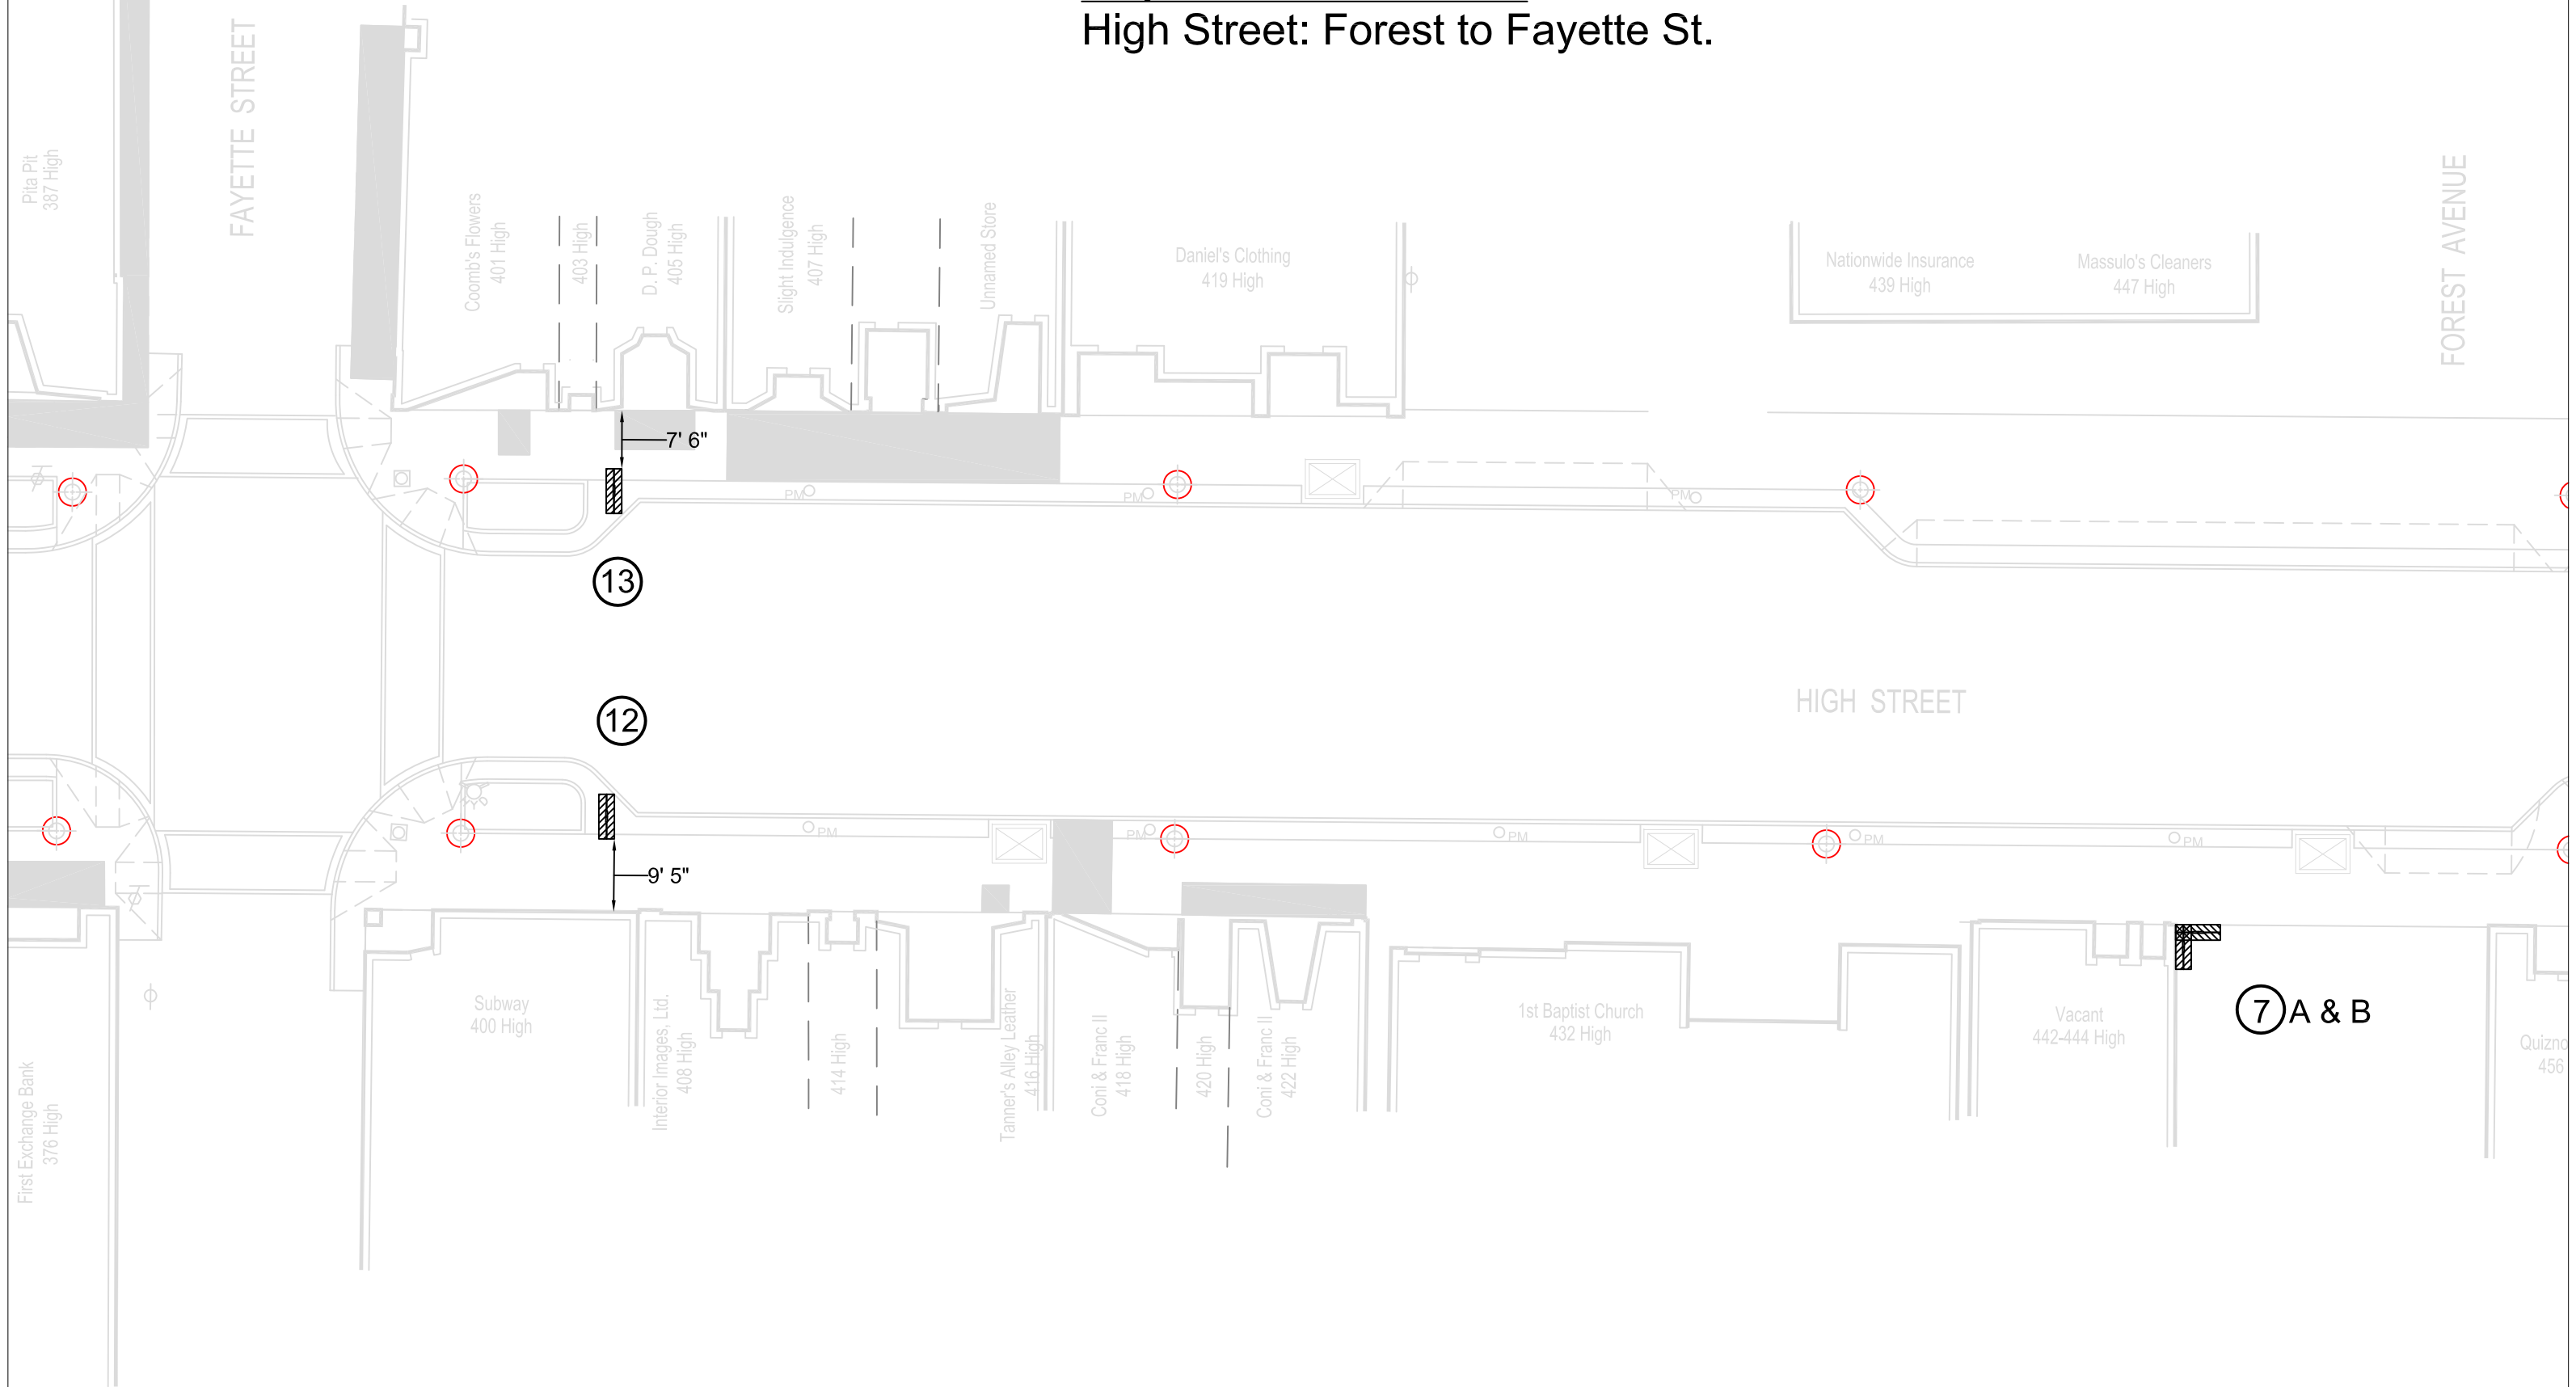

Bicycle Rack Locations High Street: Willey to Forest Ave.

Bicycle Dimension

The posts for the bicycle racks cannot be installed within the stamped concrete portion of the sidewalks.

Bicycle Rack Locations

High Street: Forest to Fayette St.

Bicycle Rack Locations

High Street: Fayette to Wall St.

WALL STREET

FAYETTE STREET

15

16

18

Not allowed here.

331 High

Vacant

International Outdoors Inc.

WCLC

Lizard Bar

Vacant

Vacant

High Street: Wall to Walnut St.

Bicycle Rack Locations

High Street: Walnut to Family Dollar

Bicycle Rack Locations

High Street: Family Dollar to Pleasant St.