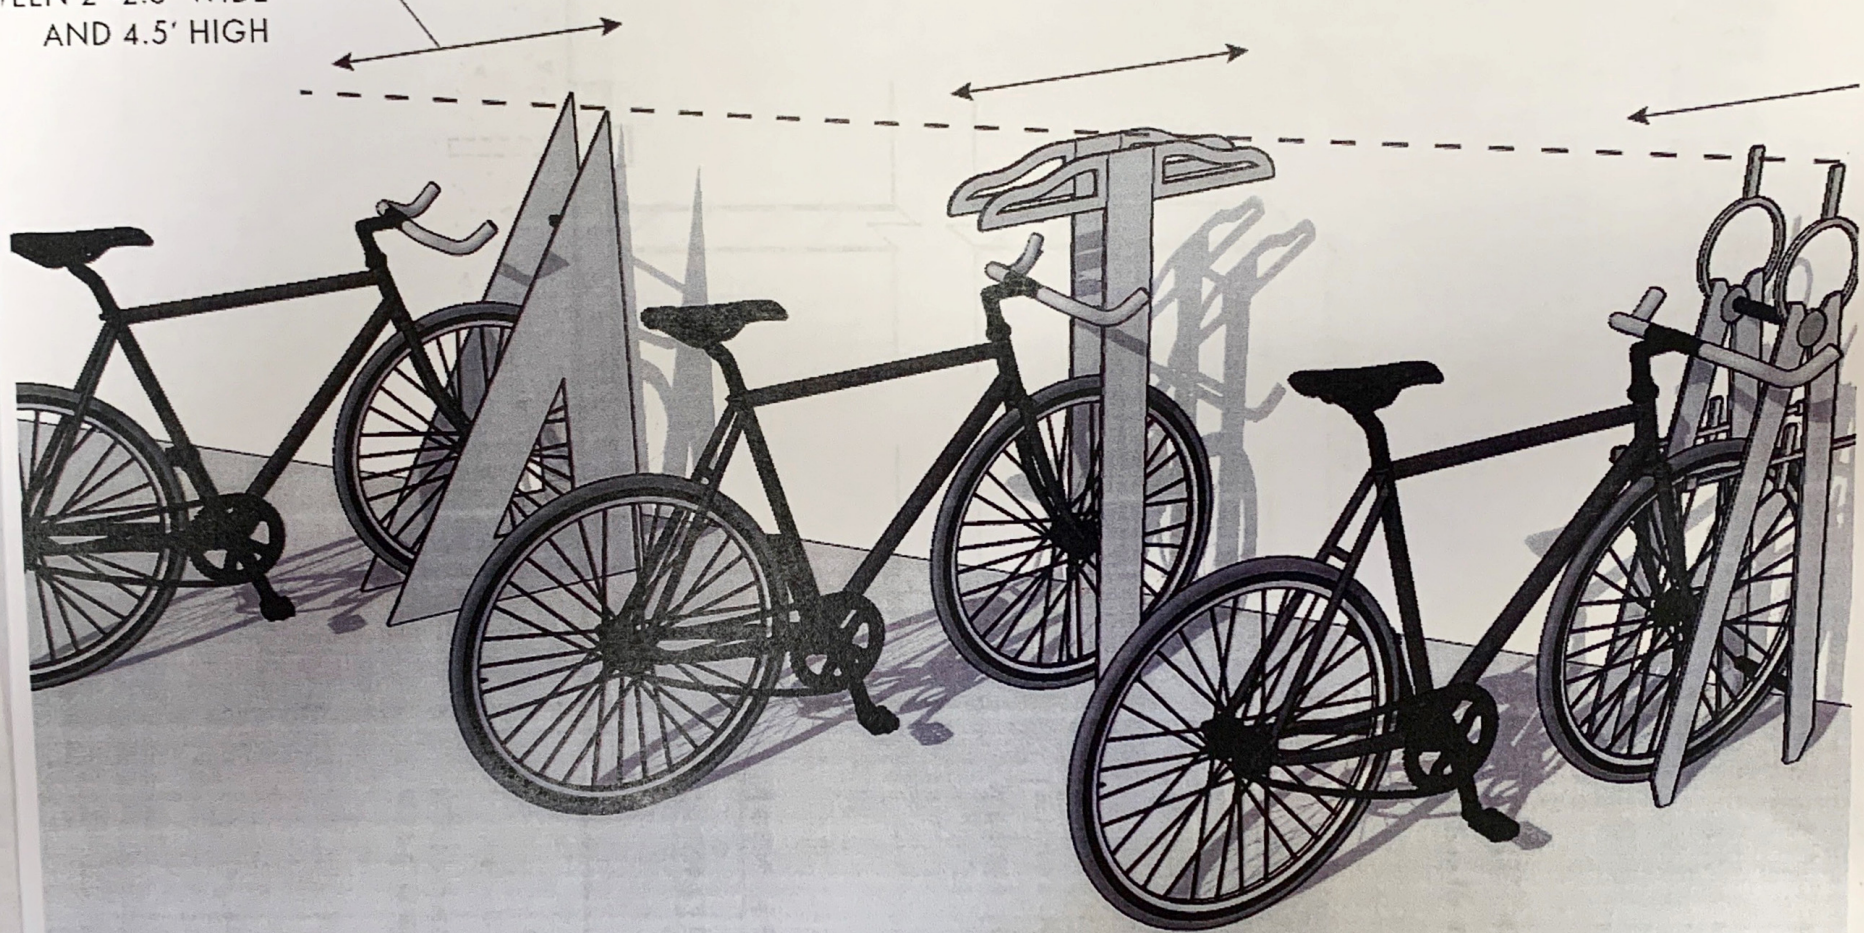

BACK FORMS TO
2 1/2" WIDE
3/4" HIGH

E RACK FORMS TO
BETWEEN 2'-2.5' WIDE
AND 4.5' HIGH

*persp
illustrati