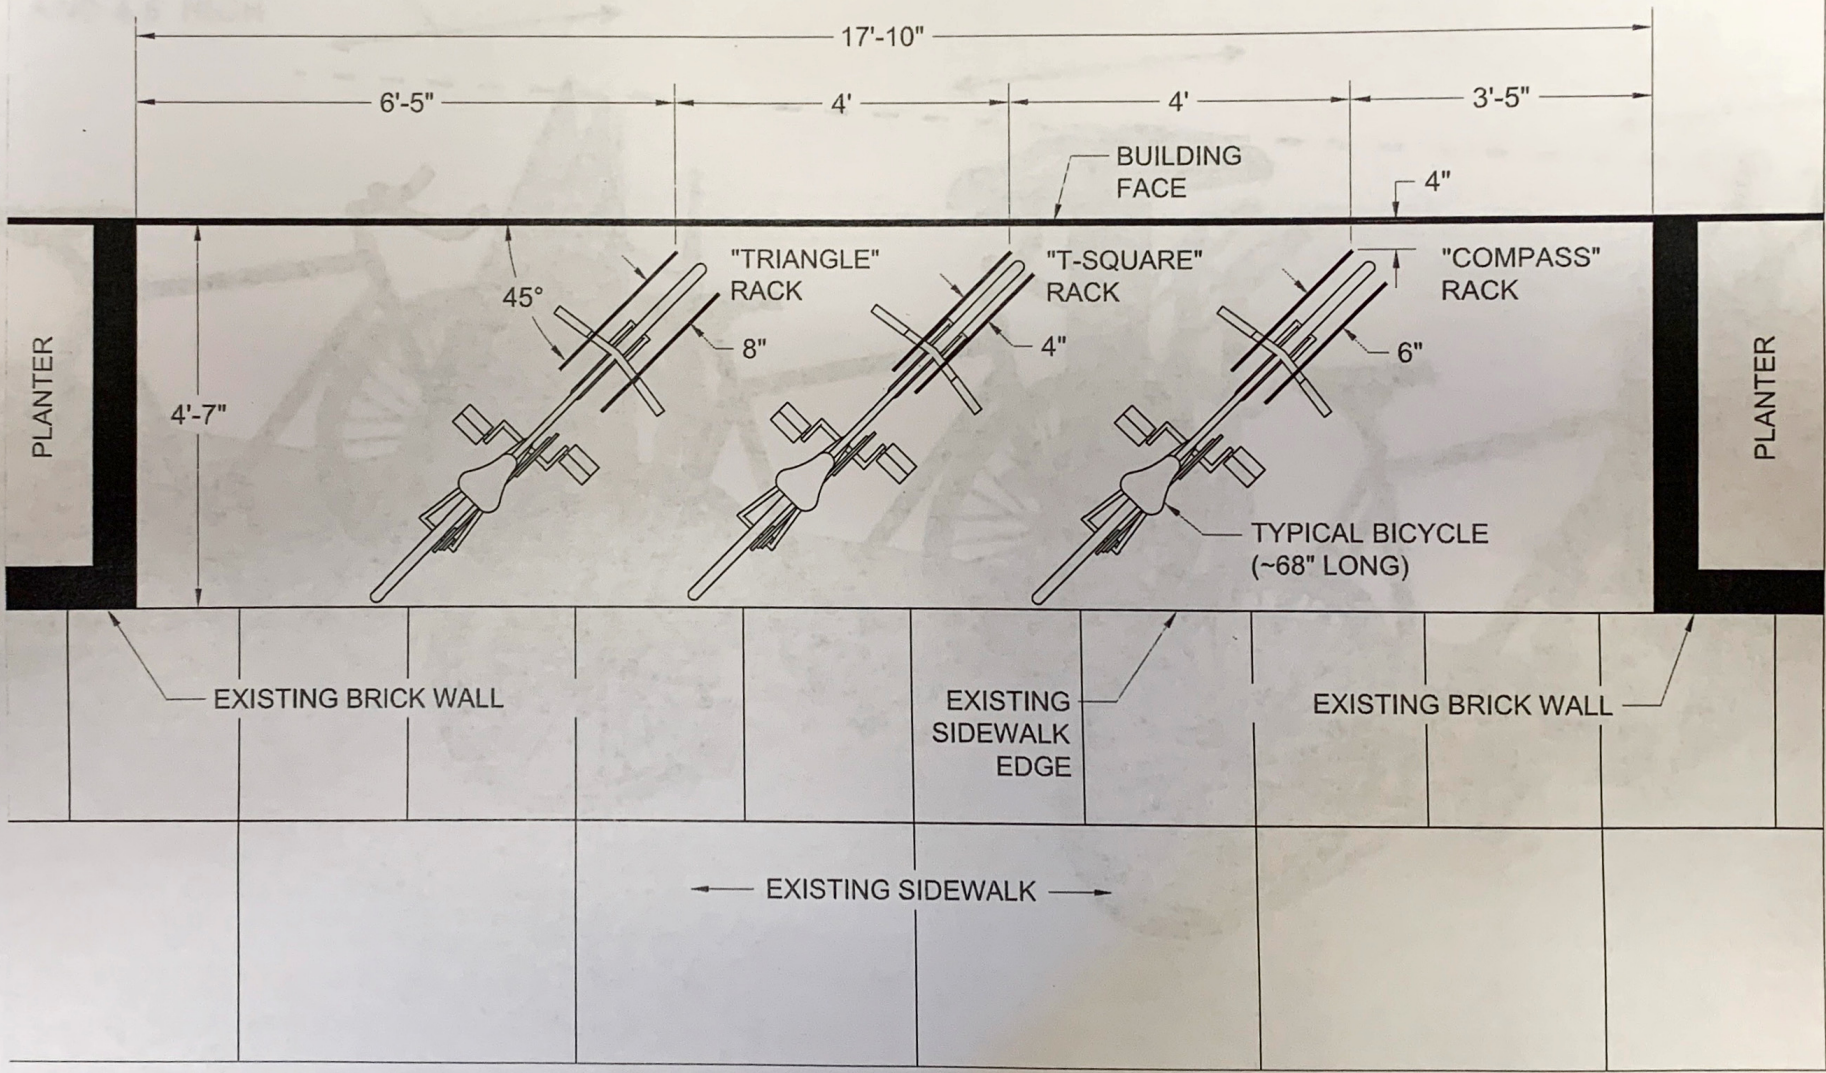

BACK FORMS TO
2 1/2" WIDE
3/4" HIGH

E RACK FORMS TO
BETWEEN 2'-2.5' WIDE
AND 4.5' HIGH

*persp
illustrati